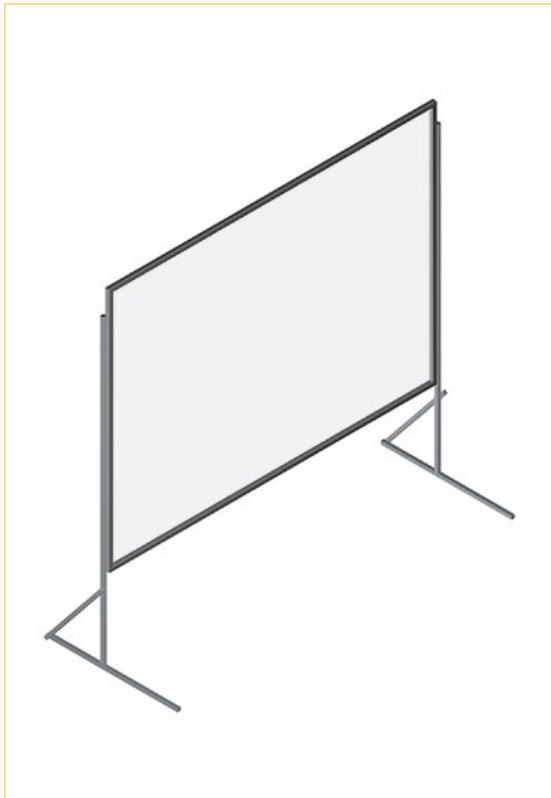

TRAVELSCREEN

TECHNICAL DATA SHEET

March 2024

Portable projection screen with front and rear projection foil. TravelScreen is the ideal mobile screen for temporary installations and professional presentations or performances on the go.

SCREEN

- Standard sizes for 16:10 viewing area.
- Available with front and rear projection foils with black borders.
- The screen is fixed by multiple press studs on each side, ensuring a wrinkle-free screen.
- Fire retardant screen material: NF P 92-507 / M2 certified

FRAME AND SUPPORTS

- Solid aluminium frame on two stands with a maximum width of 6m.
- Made to withstand the toughest of challenges.
- Fold-and-lock mechanism for easy setup and takedown, ensuring the frame is firm and secure when in use.
- For extra strength, screens wider than 5m have more robust frames as well as heavy-duty hinges and corners.
- The hinge locking mechanism ensures a fast and easy assembly with no parts to install and no tools needed.
- Without the stands, the frame can be hung as well.

FLIGHTCASE

- The aluminium frame is sturdy yet very light to transport. All pieces fit into a light but robust flightcase on wheels.

Standard viewing area 16:10	Diameter	Profile	T-Stands
200 cm wide x 125 cm high	93"	32 mm x 32 mm (light duty)	T-stands
250 cm wide x 156 cm high	116"	32 mm x 32 mm (light duty)	T-stands
300 cm wide x 188 cm high	139"	32 mm x 32 mm (light duty)	T-stands with reinforcement bar
350 cm wide x 219 cm high	162"	32 mm x 32 mm (light duty)	T-stands with reinforcement bar
400 cm wide x 250 cm high	185"	32 mm x 32 mm (light duty)	T-stands with reinforcement bar
500 cm wide x 313 cm high	232"	64 mm x 32 mm (heavy duty)	T-stands with reinforcement bar
600 cm wide x 375 cm high	279"	64 mm x 32 mm (heavy duty)	T-stands with reinforcement bar