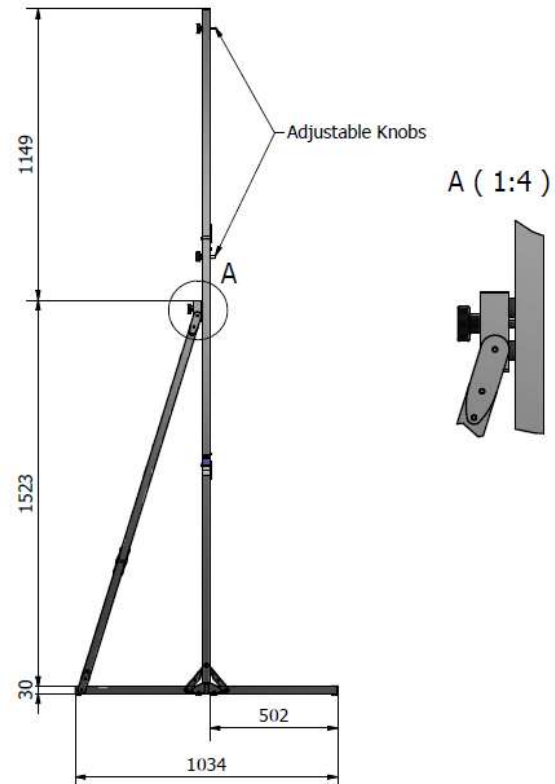

FRAME AND SUPPORTS

- Solid aluminium frame on two stands with a maximum width of 6m.
- Made to withstand the toughest of challenges.
- Fold-and-lock mechanism for easy setup and takedown, ensuring the frame is firm and secure when in use.
- For extra strength, screens wider than 5m have more robust frames as well as heavy-duty hinges and corners.
- The hinge locking mechanism ensures a fast and easy assembly with no parts to install and no tools needed.
- Without the stands, the frame can be hung as well.

FLIGHTCASE

- The aluminium frame is sturdy yet very light to transport. All pieces fit into a light but robust flightcase on wheels.

Standard viewing area 16:10	Diameter	Profile	T-Stands
200 cm wide x 125 cm high	93"	32 mm x 32 mm (light duty)	T-stands
250 cm wide x 156 cm high	116"	32 mm x 32 mm (light duty)	T-stands
300 cm wide x 188 cm high	139"	32 mm x 32 mm (light duty)	T-stands with reinforcement bar
350 cm wide x 219 cm high	162"	32 mm x 32 mm (light duty)	T-stands with reinforcement bar
400 cm wide x 250 cm high	185"	32 mm x 32 mm (light duty)	T-stands with reinforcement bar
500 cm wide x 313 cm high	232"	64 mm x 32 mm (heavy duty)	T-stands with reinforcement bar
600 cm wide x 375 cm high	279"	64 mm x 32 mm (heavy duty)	T-stands with reinforcement bar

TRAVELSCREEN

TECHNICAL DATA SHEET

March 2024

Standard viewing area 16:10	Diameter	Flightcase dimensions		Shipment sizes	
		Overall size	Weight	Overall size	Weight
200 cm wide x 125 cm high	93"	108x38x35 cm	27 kg	122x49x35 cm	30 kg
250 cm wide x 156 cm high	116"	117x45x33 cm	31 kg	122x49x35 cm	34 kg
300 cm wide x 188 cm high	139"	117x45x33 cm	38 kg	122x49x35 cm	41 kg
350 cm wide x 219 cm high	162"	117x45x33 cm	42 kg	122x49x35 cm	45 kg
400 cm wide x 250 cm high	185"	117x45x33 cm	45 kg	122x49x35 cm	48 kg
500 cm wide x 313 cm high	232"	143x50x43 cm	78 kg	154x55x61 cm	82 kg
600 cm wide x 375 cm high	279"	143x50x43 cm	94 kg	154x55x61 cm	100 kg
Foldable Fabrics				110x28x10	