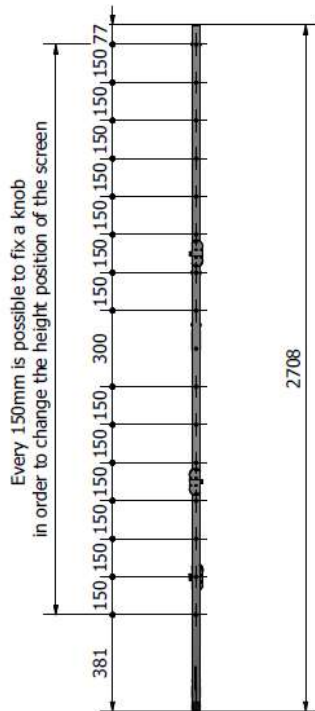

SCREEN

- Standard sizes for 16:10 viewing area.
- Available with front and rear projection foils with black borders.
- The screen is fixed by multiple press studs on each side, ensuring a wrinkle-free screen.
- Fire retardant screen material: NF P 92-507 / M2 certified

FLIGHTCASE

- The aluminium frame is sturdy yet very light to transport. All pieces fit into a light but robust flightcase on wheels.

Standard viewing area 16:10	Diameter	Profile	T-Stands
200 cm wide x 125 cm high	93"	32 mm x 32 mm (light duty)	T-stands
250 cm wide x 156 cm high	116"	32 mm x 32 mm (light duty)	T-stands
300 cm wide x 188 cm high	139"	32 mm x 32 mm (light duty)	T-stands with reinforcement bar
350 cm wide x 219 cm high	162"	32 mm x 32 mm (light duty)	T-stands with reinforcement bar
400 cm wide x 250 cm high	185"	32 mm x 32 mm (light duty)	T-stands with reinforcement bar
500 cm wide x 313 cm high	232"	64 mm x 32 mm (heavy duty)	T-stands with reinforcement bar
600 cm wide x 375 cm high	279"	64 mm x 32 mm (heavy duty)	T-stands with reinforcement bar

TRAVELSCREEN

TECHNICAL DATA SHEET

March 2024

Standard viewing area 16:10	Diameter	Flightcase dimensions		Shipment sizes	
		Overall size	Weight	Overall size	Weight
200 cm wide x 125 cm high	93"	108x38x35 cm	27 kg	122x49x35 cm	30 kg
250 cm wide x 156 cm high	116"	117x45x33 cm	31 kg	122x49x35 cm	34 kg
300 cm wide x 188 cm high	139"	117x45x33 cm	38 kg	122x49x35 cm	41 kg
350 cm wide x 219 cm high	162"	117x45x33 cm	42 kg	122x49x35 cm	45 kg
400 cm wide x 250 cm high	185"	117x45x33 cm	45 kg	122x49x35 cm	48 kg
500 cm wide x 313 cm high	232"	143x50x43 cm	78 kg	154x55x61 cm	82 kg
600 cm wide x 375 cm high	279"	143x50x43 cm	94 kg	154x55x61 cm	100 kg
Foldable Fabrics				110x28x10	