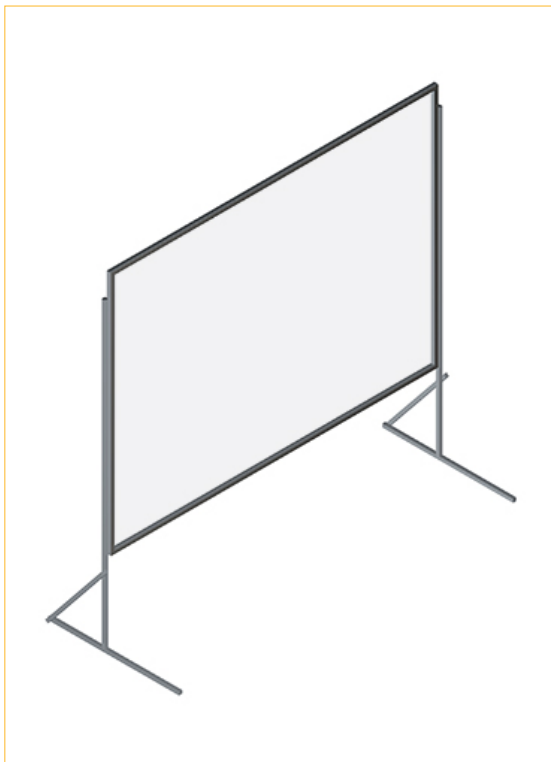

TRAVELSCREEN

TECHNICAL DATA SHEET

July 2021

Portable projection screen with front and rear projection foil. TravelScreen is the ideal mobile screen for temporary installations and professional presentations or performances on the go.

SCREEN

- Standard sizes for 16:10 viewing area.
- Available with front and rear projection foils with black borders.
- The screen is fixed by multiple press studs on each side, ensuring a wrinkle-free screen.

FRAME AND SUPPORTS

- Solid aluminium frame on two stands with a maximum width of 6m.
- Made to withstand the toughest of challenges.
- Fold-and-lock mechanism for easy setup and takedown, ensuring the frame is firm and secure when in use.
- For extra strength, screens wider than 5m have more robust frames as well as heavy-duty hinges and corners.
- The hinge locking mechanism ensures a fast and easy assembly with no parts to install and no tools needed.
- Without the stands, the frame can be hung as well.

FLIGHTCASE

- The aluminium frame is sturdy yet very light to transport. All pieces fit into a light but robust flightcase on wheels.

Standard viewing area 16:10	Diameter	Profile	T-Stands
200 cm wide x 125 cm high	93"	32 mm x 32 mm (light duty)	T-stands
250 cm wide x 156 cm high	116"	32 mm x 32 mm (light duty)	T-stands
300 cm wide x 188 cm high	139"	32 mm x 32 mm (light duty)	T-stands with reinforcement bar
350 cm wide x 219 cm high	162"	32 mm x 32 mm (light duty)	T-stands with reinforcement bar
400 cm wide x 250 cm high	185"	32 mm x 32 mm (light duty)	T-stands with reinforcement bar
500 cm wide x 313 cm high	232"	64 mm x 32 mm (heavy duty)	T-stands with reinforcement bar
600 cm wide x 375 cm high	279"	64 mm x 32 mm (heavy duty)	T-stands with reinforcement bar