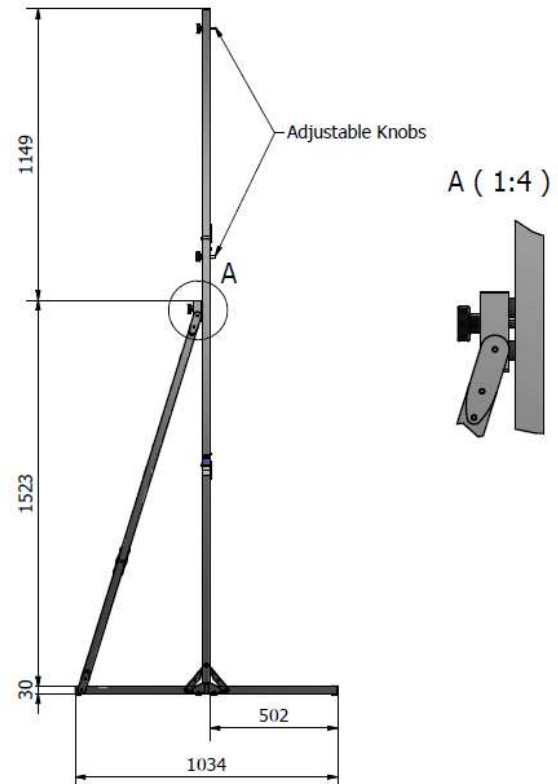

SCREEN

- Standard sizes for 16:10 viewing area.
- Available with front and rear projection foils with black borders.
- The screen is fixed by multiple press studs on each side, ensuring a wrinkle-free screen.

FLIGHTCASE

- The aluminium frame is sturdy yet very light to transport. All pieces fit into a light but robust flightcase on wheels.

Standard viewing area 16:10	Diameter	Profile	T-Stands
200 cm wide x 125 cm high	93"	32 mm x 32 mm (light duty)	T-stands
250 cm wide x 156 cm high	116"	32 mm x 32 mm (light duty)	T-stands
300 cm wide x 188 cm high	139"	32 mm x 32 mm (light duty)	T-stands with reinforcement bar
350 cm wide x 219 cm high	162"	32 mm x 32 mm (light duty)	T-stands with reinforcement bar
400 cm wide x 250 cm high	185"	32 mm x 32 mm (light duty)	T-stands with reinforcement bar
500 cm wide x 313 cm high	232"	64 mm x 32 mm (heavy duty)	T-stands with reinforcement bar
600 cm wide x 375 cm high	279"	64 mm x 32 mm (heavy duty)	T-stands with reinforcement bar

TRAVELSCREEN

TECHNICAL DATA SHEET

July 2021

Standard viewing area 16:10	Diameter	Flightcase dimensions		Shipment sizes	
		Overall size	Weight	Overall size	Weight
200 cm wide x 125 cm high	93"	108x38x35 cm	27 kg	122x49x35 cm	30 kg
250 cm wide x 156 cm high	116"	117x45x33 cm	31 kg	122x49x35 cm	34 kg
300 cm wide x 188 cm high	139"	117x45x33 cm	38 kg	122x49x35 cm	41 kg
350 cm wide x 219 cm high	162"	117x45x33 cm	42 kg	122x49x35 cm	45 kg
400 cm wide x 250 cm high	185"	117x45x33 cm	45 kg	122x49x35 cm	48 kg
500 cm wide x 313 cm high	232"	143x50x43 cm	78 kg	154x55x61 cm	82 kg
600 cm wide x 375 cm high	279"	143x50x43 cm	94 kg	154x55x61 cm	100 kg
Foldable Fabrics				110x28x10	