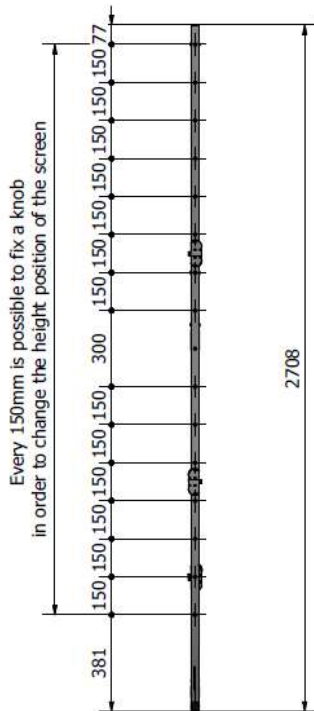

SCREEN

- Standard sizes for 16:10 viewing area.
- Available with front and rear projection foils with black borders.
- The screen is fixed by multiple press studs on each side, ensuring a wrinkle-free screen.

FLIGHTCASE

- The aluminium frame is sturdy yet very light to transport. All pieces fit into a light but robust flightcase on wheels.

Standard viewing area 16:10	Diameter	Profile	T-Stands
200 cm wide x 125 cm high	93"	32 mm x 32 mm (light duty)	T-stands
250 cm wide x 156 cm high	116"	32 mm x 32 mm (light duty)	T-stands
300 cm wide x 188 cm high	139"	32 mm x 32 mm (light duty)	T-stands with reinforcement bar
350 cm wide x 219 cm high	162"	32 mm x 32 mm (light duty)	T-stands with reinforcement bar
400 cm wide x 250 cm high	185"	32 mm x 32 mm (light duty)	T-stands with reinforcement bar
500 cm wide x 313 cm high	232"	64 mm x 32 mm (heavy duty)	T-stands with reinforcement bar
600 cm wide x 375 cm high	279"	64 mm x 32 mm (heavy duty)	T-stands with reinforcement bar

TRAVELSCREEN

TECHNICAL DATA SHEET

July 2021

Standard viewing area 16:10	Diameter	Flightcase dimensions		Shipment sizes	
		Overall size	Weight	Overall size	Weight
200 cm wide x 125 cm high	93"	108x38x35 cm	27 kg	122x49x35 cm	30 kg
250 cm wide x 156 cm high	116"	117x45x33 cm	31 kg	122x49x35 cm	34 kg
300 cm wide x 188 cm high	139"	117x45x33 cm	38 kg	122x49x35 cm	41 kg
350 cm wide x 219 cm high	162"	117x45x33 cm	42 kg	122x49x35 cm	45 kg
400 cm wide x 250 cm high	185"	117x45x33 cm	45 kg	122x49x35 cm	48 kg
500 cm wide x 313 cm high	232"	143x50x43 cm	78 kg	154x55x61 cm	82 kg
600 cm wide x 375 cm high	279"	143x50x43 cm	94 kg	154x55x61 cm	100 kg
Foldable Fabrics				110x28x10	