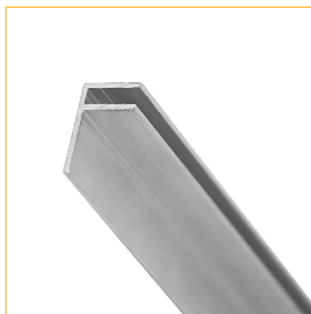

### TECHNICAL DATA SHEET

August 2019

Lightweight aluminum profile, easy to assemble & transport, free hanging, single face print mount. Lightweight aluminum, easy to assemble & transport, no professional help needed, acoustical solutions, various colours, free hanging, single face print mount.

#### » COMPONENTS

1. Keder Profile

2. Keder Profile Type C

3. Connection Plate

4. Joiner Set for Keder

5. Keder Profile Cap

6. Cable Holder M6

7. F-Profile

8. H-Profile

Name	Article code	Colour	Weight	Information
1. Keder Profile	8847 0010 0014 8847 0010 0017	Aluminium Black	0.94 kg/m	48 x 20 mm
2. Keder Profile Type C	8847 0010 0024 8847 0010 0027	Aluminium Black	0.94 kg/m	48 x 20 mm
3. Connection Plate	8847 0041 0004	Aluminium	0.04 kg/piece	
4. Joiner Set for Keder	8847 0041 0014	Aluminium	0.04 kg/piece	Length: 15 cm
5. Keder Profile Cap	8847 1140 0034	Grey		Set of 2 pieces
6. Cable Holder M6	8847 9600 ##64	Aluminium Black	0.01 kg/piece	
7. F-Profile	8840 0010 0084	Aluminium	0.35 kg/m	Wall-mount
8. H-Profile	8840 0010 0094	Aluminium	0.35 kg/m	Ceiling-mount