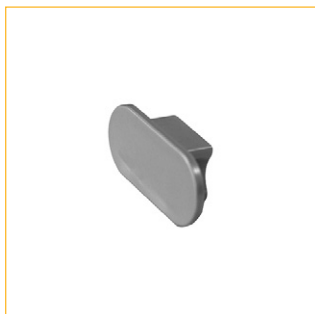

### TECHNICAL DATA SHEET

August 2019

Lightweight aluminum profile, easy to assemble & transport, free hanging, single face print mount. Lightweight aluminum, easy to assemble & transport, no professional help needed, acoustical solutions, various colours, free hanging, single face print mount.

#### » COMPONENTS

1. Keder Profile

2. Keder Profile Type C

3. Connection Plate

4. Joiner Set for Keder

5. Keder Profile Cap

6. Cable Holder M6

7. F-Profile

8. H-Profile

Name	Article code	Colour	Weight	Information
1. Keder Profile	8847 0010 0014 8847 0010 0017	Aluminium Black	0.94 kg/m	48 x 20 mm
2. Keder Profile Type C	8847 0010 0024 8847 0010 0027	Aluminium Black	0.94 kg/m	48 x 20 mm
3. Connection Plate	8847 0041 0004	Aluminium	0.04 kg/piece	
4. Joiner Set for Keder	8847 0041 0014	Aluminium	0.04 kg/piece	Length: 15 cm
5. Keder Profile Cap	8847 1140 0034	Grey		Set of 2 pieces
6. Cable Holder M6	8847 9600 ##64	Aluminium Black	0.01 kg/piece	
7. F-Profile	8840 0010 0084	Aluminium	0.35 kg/m	Wall-mount
8. H-Profile	8840 0010 0094	Aluminium	0.35 kg/m	Ceiling-mount