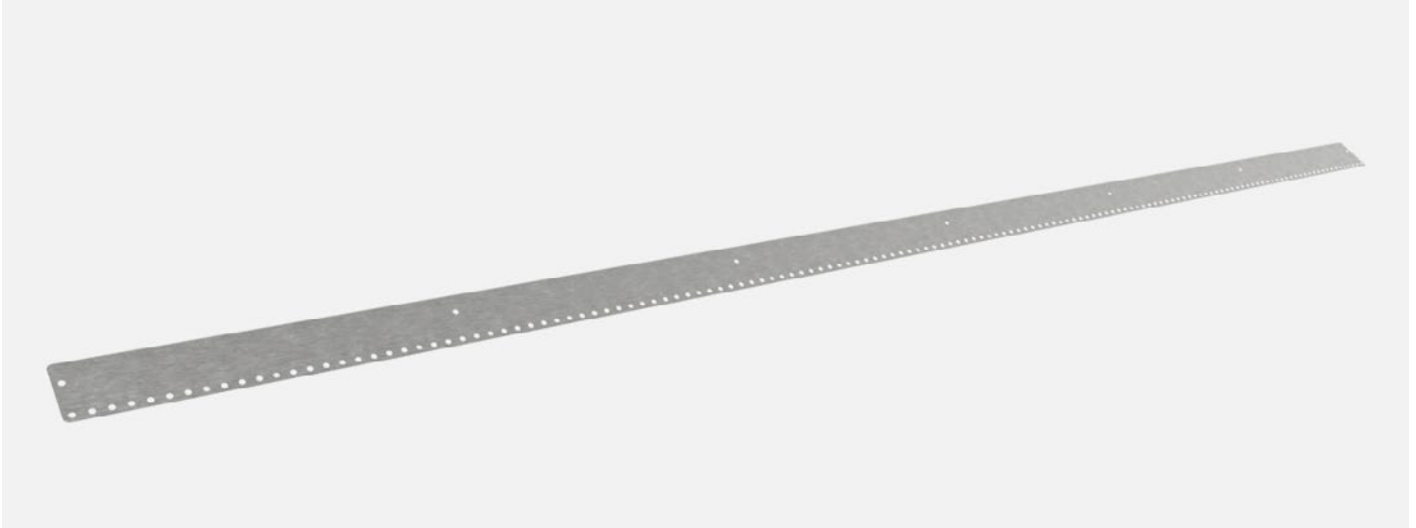

# SPIRELLI FLAT MOUNTING PLATE

To mount Spirelli curtains higher than 2 m. The distance between the openings is 14 mm.

## SPECIFICATIONS

| Item | Width    | Weight | Height |
|------|----------|--------|--------|
| 8700 | 198.8 cm | 0.6 kg | 5.8 cm |