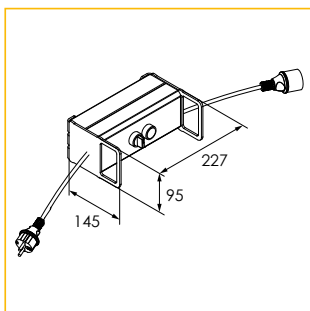

» OUTER DIMENSIONS (MM)

» ELECTRONICAL AND MECHANICAL PROPERTIES

- Magnet Power : 28W
- Power in : 230VAC/0.5A or 115VAC/0.75A - PowerCON TRUE1
- Weight : 2.15 kg

» **INSTALLATION SPECIFICATIONS**

- Installed with 100 kg hook clamp or M10 screw (3/8" US)
- Installed with security cable above ground
- Power in : 0.5A/230VAC or 0.75A/115VAC - PowerCON TRUE1
- Trigger time between 2 s and 30 s maximum

Hook Clamp 100kg

Article code	Colour
8700 0677 1007	Black
Info	Weight
100 kg capacity ø: 38/51 mm	0.50 kg/pc

Power Cord - True1 / Schuko - 2m

Article code	Colour
8145 0912 0017	Black
Info	Weight
Length: 200 cm	0.44 kg/pc

Power Cord - True1 / Open - 2m

Article code	Colour
8145 0912 0027	Black
Info	Weight
Length: 200 cm	0.35 kg/pc

Connection cable - 2m

Article code	Colour
8145 0915 0007	Black
Info	Weight
Length: 200 cm	0.45 kg/pc

Safety cable

Article code	Colour
8700 0306 0607	Black
8700 0306 1207	Black
Info	Weight
Length: 60 cm	0.08 kg/pc
Length: 120 cm	0.11 kg/pc

Control unit

Article code	Colour
8150 0950 0010	Black
Info	Weight
	0.82 kg/pc