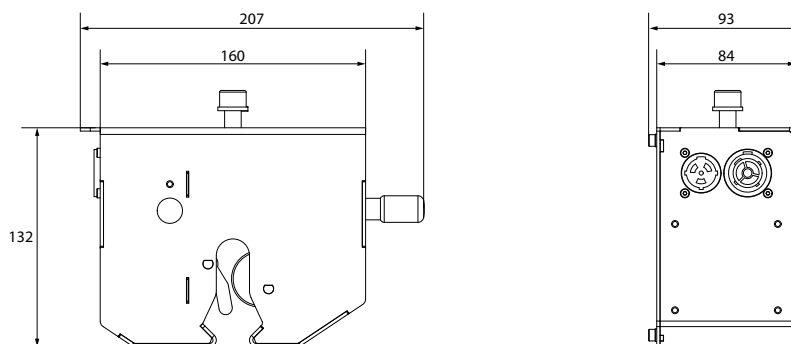

» OUTER DIMENSIONS (MM)

» ELECTRONICAL AND MECHANICAL PROPERTIES

- Magnet Power : 28W
- Power in : 230VAC/0.5A or 115VAC/0.75A - PowerCON TRUE1
- Weight : 2.15 kg

» **INSTALLATION SPECIFICATIONS**

- Installed with 100 kg hook clamp or M10 screw (3/8" US)
- Installed with security cable above ground
- Power in : 0.5A/230VAC or 0.75A/115VAC - PowerCON TRUE1
- Trigger time between 2 s and 30 s maximum

Hook Clamp 100kg

Article code	Colour
8700 0677 1007	Black
Info	Weight
100 kg capacity ø: 38/51 mm	0.50 kg/pc

Power Cord - True1 / Schuko - 2m

Article code	Colour
8145 0912 0017	Black
Info	Weight
Length: 200 cm	0.44 kg/pc

Power Cord - True1 / Open - 2m

Article code	Colour
8145 0912 0027	Black
Info	Weight
Length: 200 cm	0.35 kg/pc

Connection cable - 2m

Article code	Colour
8145 0915 0007	Black
Info	Weight
Length: 200 cm	0.45 kg/pc

Safety cable

Article code	Colour
8700 0306 0607	Black
8700 0306 1207	Black
Info	Weight
Length: 60 cm	0.08 kg/pc
Length: 120 cm	0.11 kg/pc

Control unit

Article code	Colour
8150 0950 0010	Black
Info	Weight
	0.82 kg/pc