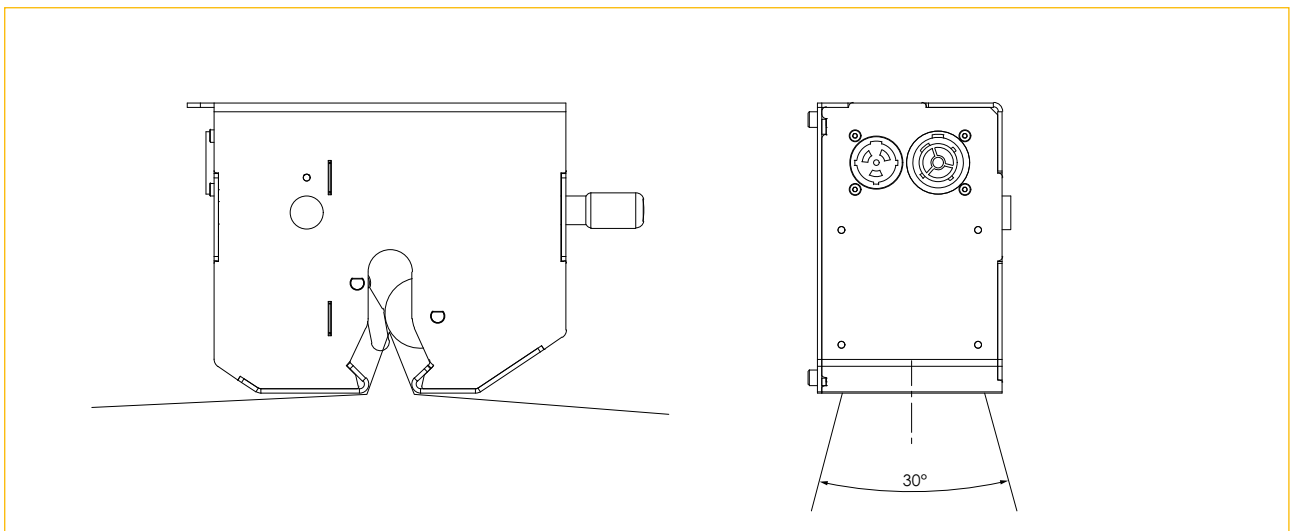

» OUTER DIMENSIONS (MM)

» ELECTRONICAL AND MECHANICAL PROPERTIES

- Magnet Power : 28W
- Power in : 230VAC/0.5A or 115VAC/0.75A - PowerCON TRUE1
- Weight : 2.15 kg

» **INSTALLATION SPECIFICATIONS**

- Installed with 100 kg hook clamp or M10 screw (3/8" US)
- Installed with security cable above ground
- Power in : 0.5A/230VAC or 0.75A/115VAC - PowerCON TRUE1
- Trigger time between 2 s and 30 s maximum

» **DIMENSIONS ACCORDING TO CURTAIN SIZE (MM)**

» CONFIGURATIONS

HOLDING FABRIC

HOLDING SASHLINE

» ELECTRICAL WIRING & CONNECTORS

» COMPONENTS (MM)

Kabuki 30 Brake

Article code	Colour
8145 0000 0007	Black
Info	Weight
Max. working load 20 kg	2.15 kg/pc

Hook Clamp 100kg

Article code	Colour
8700 0677 1007	Black
Info	Weight
100 kg capacity ø: 38/51 mm	0.50 kg/pc

Power Cord - True1 / Schuko - 2m

Article code	Colour
8145 0912 0017	Black
Info	Weight
Length: 200 cm	0.44 kg/pc

Power Cord - True1 / Open - 2m

Article code	Colour
8145 0912 0027	Black
Info	Weight
Length: 200 cm	0.35 kg/pc

Connection cable - 2m

Article code	Colour
8145 0915 0007	Black
Info	Weight
Length: 200 cm	0.45 kg/pc