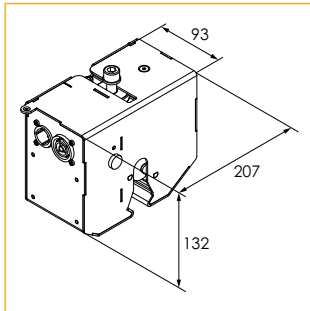

» OUTER DIMENSIONS (MM)

» ELECTRONICAL AND MECHANICAL PROPERTIES

- Magnet Power : 28W
- Power in : 230VAC/0.5A or 115VAC/0.75A - PowerCON TRUE1
- Weight : 2.15 kg

» **INSTALLATION SPECIFICATIONS**

- Installed with 100 kg hook clamp or M10 screw (3/8" US)
- Installed with security cable above ground
- Power in : 0.5A/230VAC or 0.75A/115VAC - PowerCON TRUE1
- Trigger time between 2 s and 30 s maximum

» **DIMENSIONS ACCORDING TO CURTAIN SIZE (MM)**

» CONFIGURATIONS

HOLDING FABRIC

HOLDING SASHLINE

» ELECTRICAL WIRING & CONNECTORS

» COMPONENTS (MM)

Kabuki 30 Brake

Article code	Colour
8145 0000 0007	Black
Info	Weight
Max. working load 20 kg	2.15 kg/pc

Hook Clamp 100kg

Article code	Colour
8700 0677 1007	Black
Info	Weight
100 kg capacity ø: 38/51 mm	0.50 kg/pc

Power Cord - True1 / Schuko - 2m

Article code	Colour
8145 0912 0017	Black
Info	Weight
Length: 200 cm	0.44 kg/pc

Power Cord - True1 / Open - 2m

Article code	Colour
8145 0912 0027	Black
Info	Weight
Length: 200 cm	0.35 kg/pc

Connection cable - 2m

Article code	Colour
8145 0915 0007	Black
Info	Weight
Length: 200 cm	0.45 kg/pc