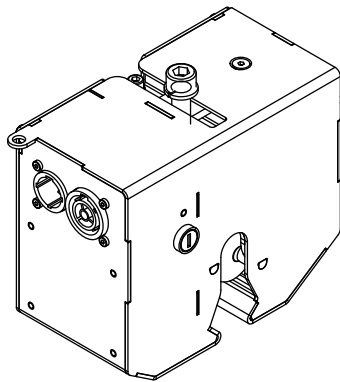

KABUKI 30

TECHNICAL DATA SHEET

June 2021

Thanks to the friction technology, you can slide in your unfinished fabric or [Sashline](#) and trigger the release with a single push of a button. Its compact size allows you to mount the system wherever you want: in corners, upside down, on the floor or anywhere on stage. Especially when coupled with [HiSpeed Reveal](#) or used as a traditional Kabuki system, the options of the solo Kabuki module are endless.

» SPECIFICATIONS

- Maximum working load: 20 kg
- Permanent holding - Manual release possible
- Holds fabric and 6 mm Sashline
- Direct power input
- Daisy chainable
- Maximum duty cycle: 30 s
- Fabrics only

» OUTER DIMENSIONS (MM)

» ELECTRONICAL AND MECHANICAL PROPERTIES

- Magnet Power : 28W
- Power in : 230VAC/0.5A or 115VAC/0.75A - PowerCON TRUE1
- Weight : 2.15 kg

» **INSTALLATION SPECIFICATIONS**

- Installed with 100 kg hook clamp or M10 screw (3/8" US)
- Installed with security cable above ground
- Power in : 0.5A/230VAC or 0.75A/115VAC - PowerCON TRUE1
- Trigger time between 2 s and 30 s maximum

Hook Clamp 100kg

Article code	Colour
8700 0677 1007	Black
Info	Weight
100 kg capacity ø: 38/51 mm	0.50 kg/pc

Power Cord - True1 / Schuko - 2m

Article code	Colour
8145 0912 0017	Black
Info	Weight
Length: 200 cm	0.44 kg/pc