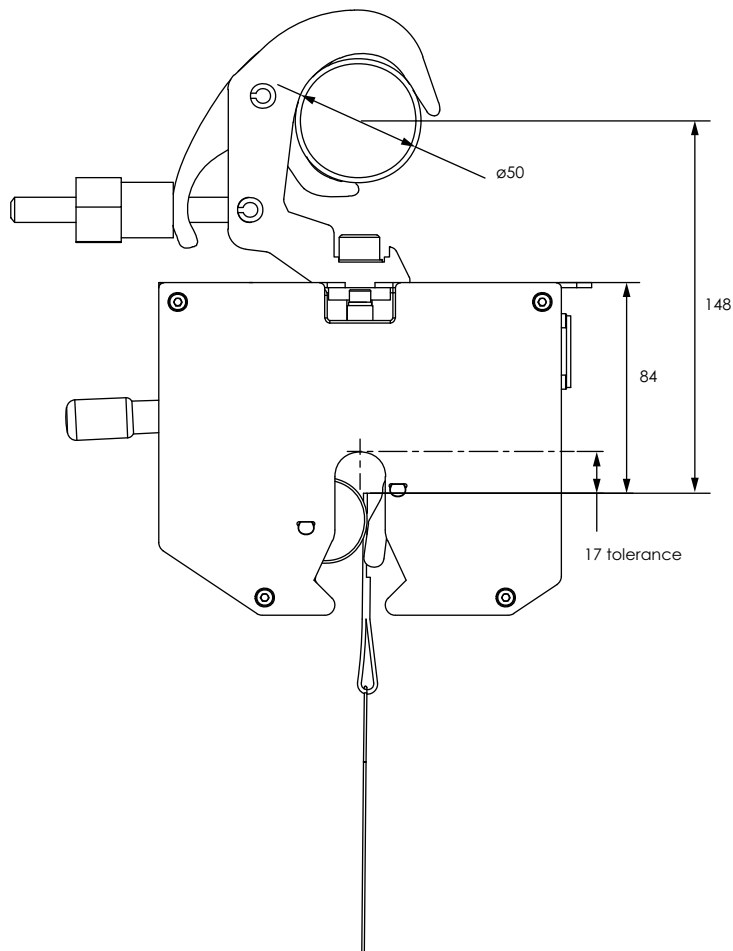

» OUTER DIMENSIONS (MM)

» ELECTRONICAL AND MECHANICAL PROPERTIES

- Magnet Power : 28W
- Power in : 230VAC/0.5A or 115VAC/0.75A - PowerCON TRUE1
- Weight : 2.15 kg

» **INSTALLATION SPECIFICATIONS**

- Installed with 100 kg hook clamp or M10 screw (3/8" US)
- Installed with security cable above ground
- Power in : 0.5A/230VAC or 0.75A/115VAC - PowerCON TRUE1
- Trigger time between 2 s and 30 s maximum

» **DIMENSIONS ACCORDING TO CURTAIN SIZE (MM)**

» CONFIGURATIONS

HOLDING FABRIC

HOLDING SASHLINE

» ELECTRICAL WIRING & CONNECTORS

» COMPONENTS (MM)

Kabuki 30 Brake

Article code	Colour
8145 0000 0007	Black
Info	Weight
Max. working load 20 kg	2.15 kg/pc

Hook Clamp 100kg

Article code	Colour
8700 0677 1007	Black
Info	Weight
100 kg capacity ø: 38/51 mm	0.50 kg/pc

Power Cord - True1 / Schuko - 2m

Article code	Colour
8145 0912 0017	Black
Info	Weight
Length: 200 cm	0.44 kg/pc

Power Cord - True1 / Open - 2m

Article code	Colour
8145 0912 0027	Black
Info	Weight
Length: 200 cm	0.35 kg/pc

Connection cable - 2m

Article code	Colour
8145 0915 0007	Black
Info	Weight
Length: 200 cm	0.45 kg/pc