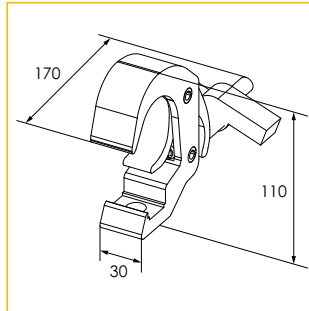

» OUTER DIMENSIONS (MM)

» ELECTRONICAL AND MECHANICAL PROPERTIES

- Magnet Power : 28W
- Power in : 230VAC/0.5A or 115VAC/0.75A - PowerCON TRUE1
- Weight : 2.15 kg

» **INSTALLATION SPECIFICATIONS**

- Installed with 100 kg hook clamp or M10 screw (3/8" US)
- Installed with security cable above ground
- Power in : 0.5A/230VAC or 0.75A/115VAC - PowerCON TRUE1
- Trigger time between 2 s and 30 s maximum

» **DIMENSIONS ACCORDING TO CURTAIN SIZE (MM)**

» CONFIGURATIONS

HOLDING FABRIC

HOLDING SASHLINE

» ELECTRICAL WIRING & CONNECTORS

» COMPONENTS (MM)

Kabuki 30 Brake

Article code	Colour
8145 0000 0007	Black
Info	Weight
Max. working load 20 kg	2.15 kg/pc

Hook Clamp 100kg

Article code	Colour
8700 0677 1007	Black
Info	Weight
100 kg capacity ø: 38/51 mm	0.50 kg/pc

Power Cord - True1 / Schuko - 2m

Article code	Colour
8145 0912 0017	Black
Info	Weight
Length: 200 cm	0.44 kg/pc

Power Cord - True1 / Open - 2m

Article code	Colour
8145 0912 0027	Black
Info	Weight
Length: 200 cm	0.35 kg/pc

Connection cable - 2m

Article code	Colour
8145 0915 0007	Black
Info	Weight
Length: 200 cm	0.45 kg/pc