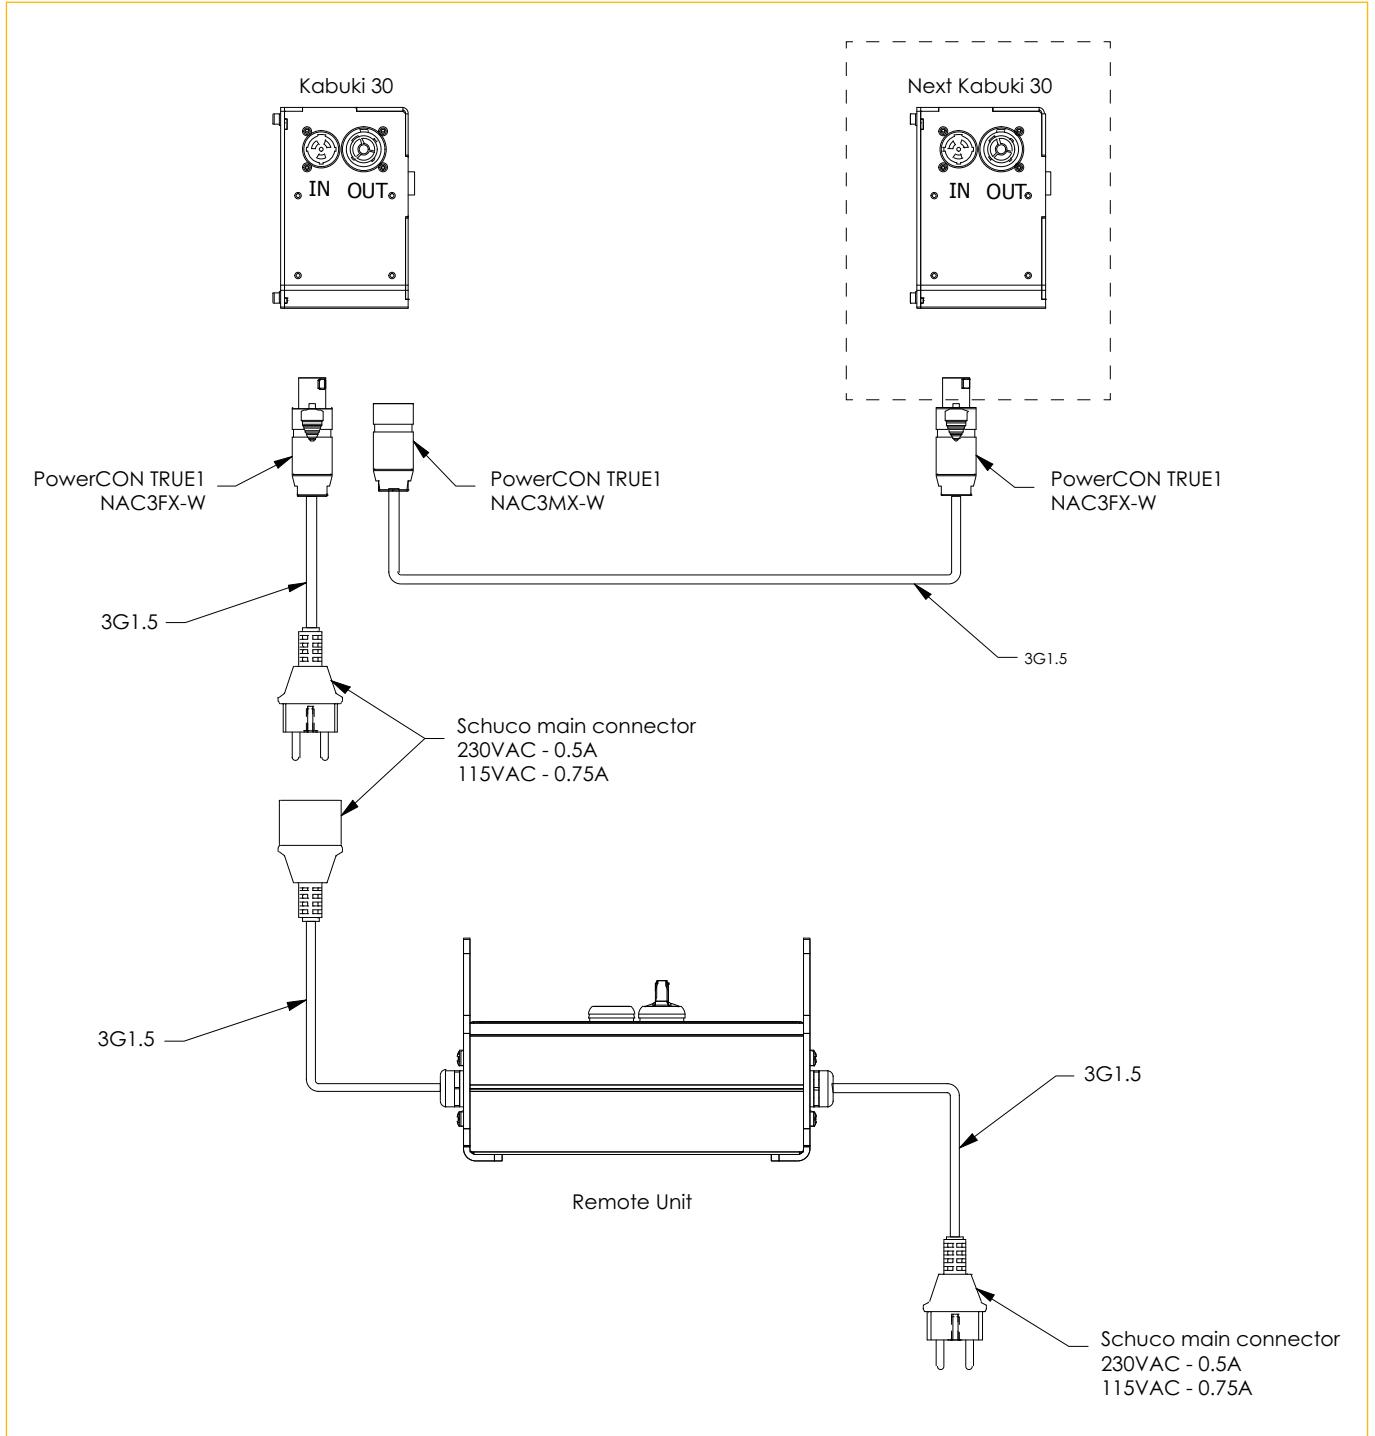

» OUTER DIMENSIONS (MM)

» ELECTRONICAL AND MECHANICAL PROPERTIES

- Magnet Power : 28W
- Power in : 230VAC/0.5A or 115VAC/0.75A - PowerCON TRUE1
- Weight : 2.15 kg

» **INSTALLATION SPECIFICATIONS**

- Installed with 100 kg hook clamp or M10 screw (3/8" US)
- Installed with security cable above ground
- Power in : 0.5A/230VAC or 0.75A/115VAC - PowerCON TRUE1
- Trigger time between 2 s and 30 s maximum

» **DIMENSIONS ACCORDING TO CURTAIN SIZE (MM)**

» CONFIGURATIONS

HOLDING FABRIC

HOLDING SASHLINE

» ELECTRICAL WIRING & CONNECTORS

» COMPONENTS (MM)

Kabuki 30 Brake

Article code	Colour
8145 0000 0007	Black
Info	Weight
Max. working load 20 kg	2.15 kg/pc

Hook Clamp 100kg

Article code	Colour
8700 0677 1007	Black
Info	Weight
100 kg capacity ø: 38/51 mm	0.50 kg/pc

Power Cord - True1 / Schuko - 2m

Article code	Colour
8145 0912 0017	Black
Info	Weight
Length: 200 cm	0.44 kg/pc

Power Cord - True1 / Open - 2m

Article code	Colour
8145 0912 0027	Black
Info	Weight
Length: 200 cm	0.35 kg/pc

Connection cable - 2m

Article code	Colour
8145 0915 0007	Black
Info	Weight
Length: 200 cm	0.45 kg/pc