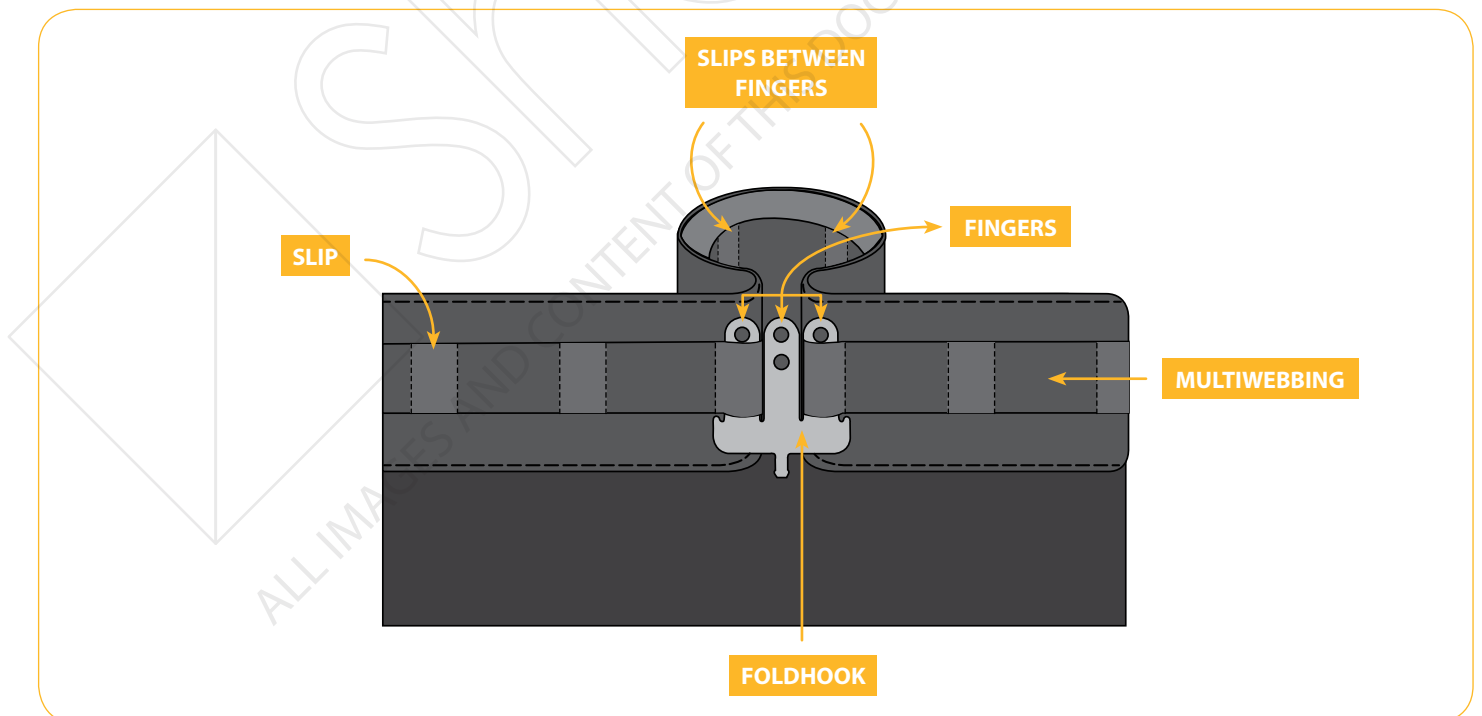

MULTIWEBBING

INTRODUCTION	3
COMPONENTS	4
ASSEMBLY	5
1 DETERMINE THE PERCENTAGE OF PLEAT	5
2 DETERMINE THE MOUNTING METHOD	6
3 DETERMINE THE AMOUNT AND THE POSITION OF THE FOLDHOOKS	7
4 SLIDE THE FOLDHOOKS INTO THE MULTIWEBBING	8
5 ATTACH THE CURTAIN	8
6 ADJUST IF NECESSARY	8
HAVE A GREAT SHOW!	

ALL IMAGES AND CONTENT OF THIS DOCUMENT ARE PROPERTY OF SHOWTEX

INTRODUCTION

- A very versatile curtain finishing.
- Hang curtains quickly and easily and fold them exactly the way you want.
- Attach FoldHook to the runners of a ShowTex rail system or directly hang the curtain on a tube by means of tie ribbons or SpanFix.
- FoldHook and MultiWebbing are both available in black and white.