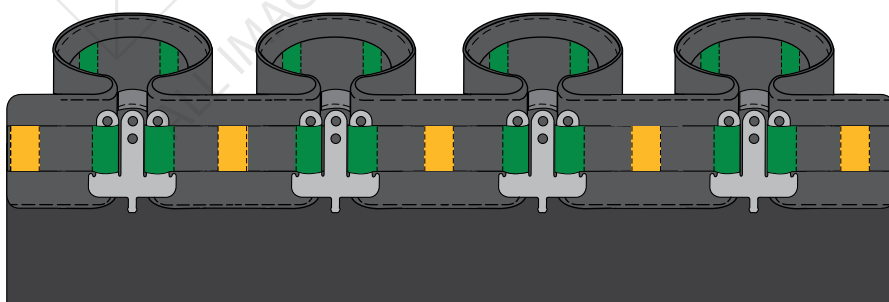

# Foldhooks	15
fingers	1 & 3
# slips per pleat	4
# slips between Foldhooks	1
cm between Foldhooks	19.1