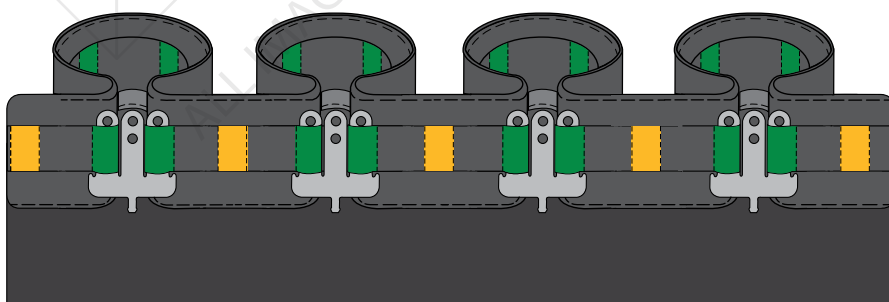

# Foldhooks	15
fingers	1 & 3
# slips per pleat	4
# slips between Foldhooks	1
cm between Foldhooks	19.1