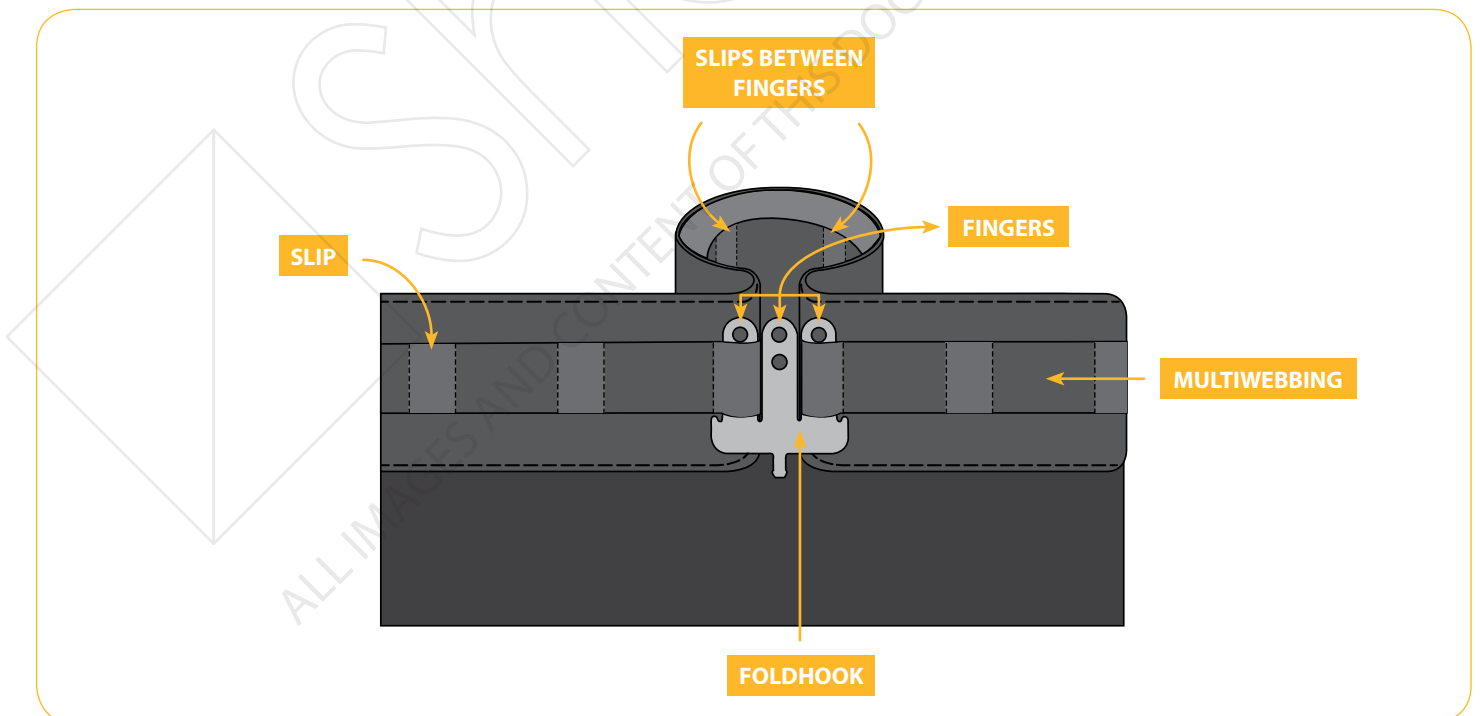

MULTIWEBBING

INTRODUCTION

3

COMPONENTS

4

ASSEMBLY

5

- 1 DETERMINE THE PERCENTAGE OF PLEAT 5
- 2 DETERMINE THE MOUNTING METHOD 6
- 3 DETERMINE THE AMOUNT AND THE POSITION OF THE FOLDHOOKS 7
- 4 SLIDE THE FOLDHOOKS INTO THE MULTIWEBBING 8
- 5 ATTACH THE CURTAIN 8
- 6 ADJUST IF NECESSARY 8

HAVE A GREAT SHOW!

SHOWTEX
ALL IMAGES AND CONTENT OF THIS DOCUMENT ARE PROPERTY OF SHOWTEX

INTRODUCTION

- A very versatile curtain finishing.
- Hang curtains quickly and easily and fold them exactly the way you want.
- Attach FoldHook to the runners of a ShowTex rail system or directly hang the curtain on a tube by means of tie ribbons or SpanFix.
- FoldHook and MultiWebbing are both available in black and white.