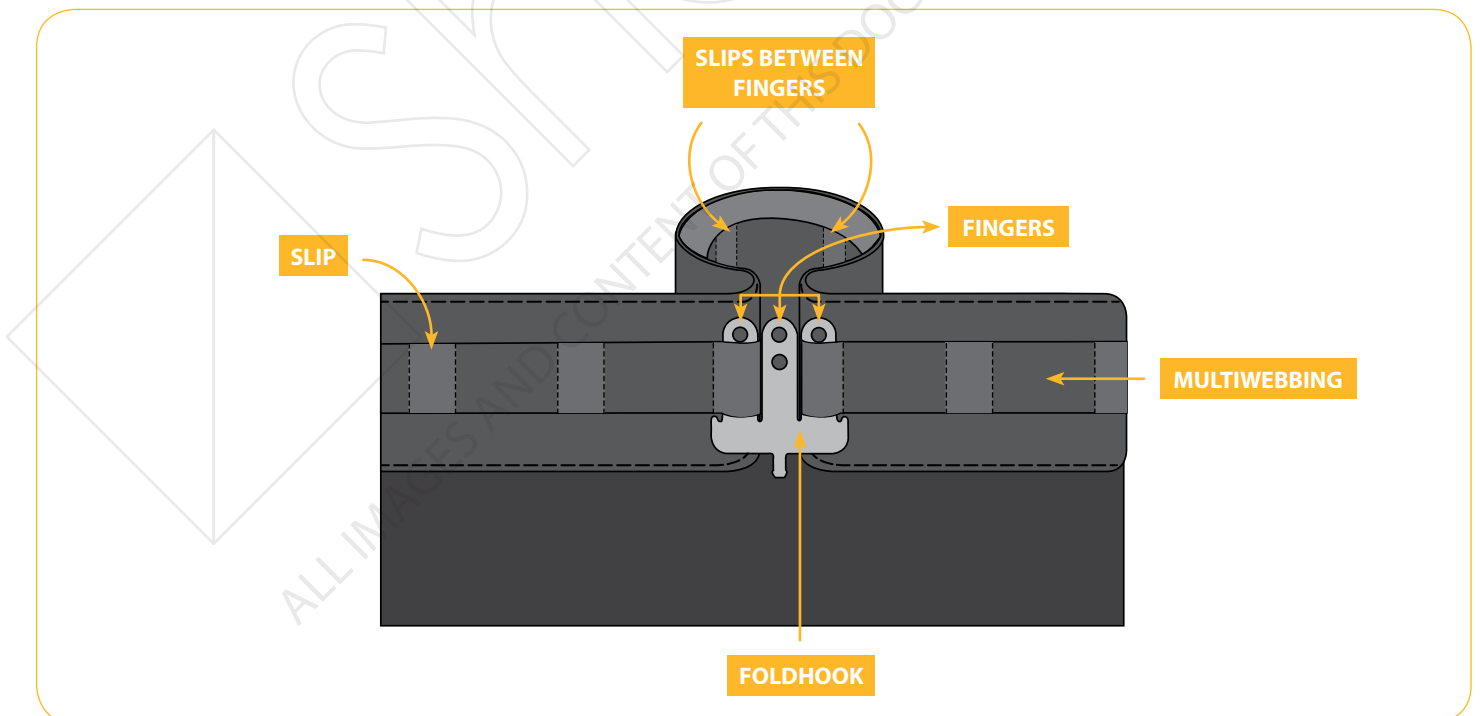

MULTIWEBBING

INTRODUCTION

3

COMPONENTS

4

ASSEMBLY

- 1 DETERMINE THE PERCENTAGE OF PLEAT 5
- 2 DETERMINE THE MOUNTING METHOD 6
- 3 DETERMINE THE AMOUNT AND THE POSITION OF THE FOLDHOOKS 7
- 4 SLIDE THE FOLDHOOKS INTO THE MULTIWEBBING 8
- 5 ATTACH THE CURTAIN 8
- 6 ADJUST IF NECESSARY 8

HAVE A GREAT SHOW!

SHOWTEX
ALL IMAGES AND CONTENT OF THIS DOCUMENT ARE PROPERTY OF SHOWTEX

INTRODUCTION

- A very versatile curtain finishing.
- Hang curtains quickly and easily and fold them exactly the way you want.
- Attach FoldHook to the runners of a ShowTex rail system or directly hang the curtain on a tube by means of tie ribbons or SpanFix.
- FoldHook and MultiWebbing are both available in black and white.