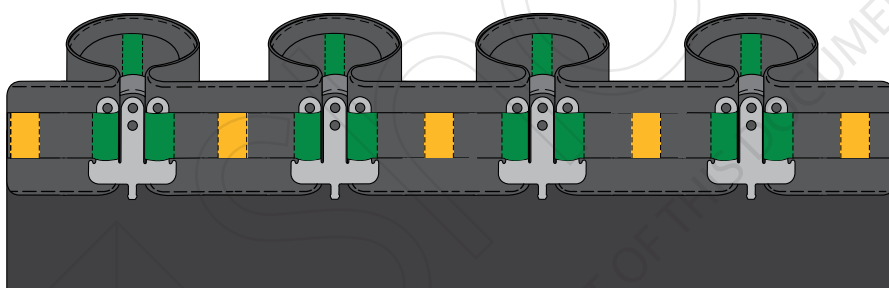

HAVE A GREAT SHOW!

SHOWTEX
ALL IMAGES AND CONTENT OF THIS DOCUMENT ARE PROPERTY OF SHOWTEX

INTRODUCTION

- A very versatile curtain finishing.
- Hang curtains quickly and easily and fold them exactly the way you want.
- Attach FoldHook to the runners of a ShowTex rail system or directly hang the curtain on a tube by means of tie ribbons or SpanFix.
- FoldHook and MultiWebbing are both available in black and white.

RIBBON WITH KNOT IN FRONT OF THE TUBE.

SPANFIX

RUNNER

ASSEMBLY

3 DETERMINE THE AMOUNT AND THE POSITION OF THE FOLDHOOKS

0% PLEAT: 6 m

# Foldhooks	26
fingers	2
# slips per pleat	1
# slips between Foldhooks	2
cm between Foldhooks	24

50% PLEAT: 6 m BECOMES 3.5 m