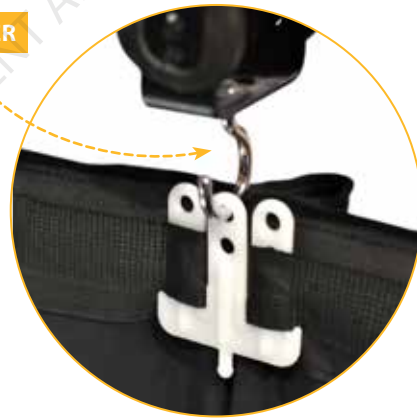

ASSEMBLY

2 DETERMINE THE MOUNTING METHOD

RUNNER