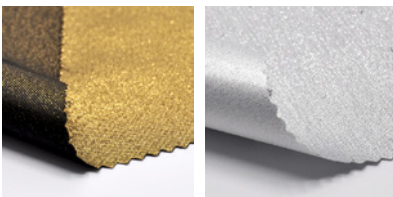

METALLIC SPARK HEAVY

Add glitter to your stage with this woven glitter fabric with black backing.

SPECIFICATIONS

Item	Width	Length	Weight	Composition
6130	320 cm	± 30 m	115 g/m ²	75% PES + 25% PA

FR standard

EN 13501-1 / B-s1, d0

Air permeability

DIN EN ISO 9237
100 Pa: 108 l/m²s
200 Pa: 193 l/m²s

Breaking strength

DIN EN ISO 13937-2
Warp: 41.8 N
Weft: 47.6 N

Colour fastness to light

DIN EN ISO 105-B02
light: 6 • medium: 3 • dark: 6

AVAILABLE COLOURS

0500

0510

Colour gold (0500) has a black backing and silver (0510) a white one.