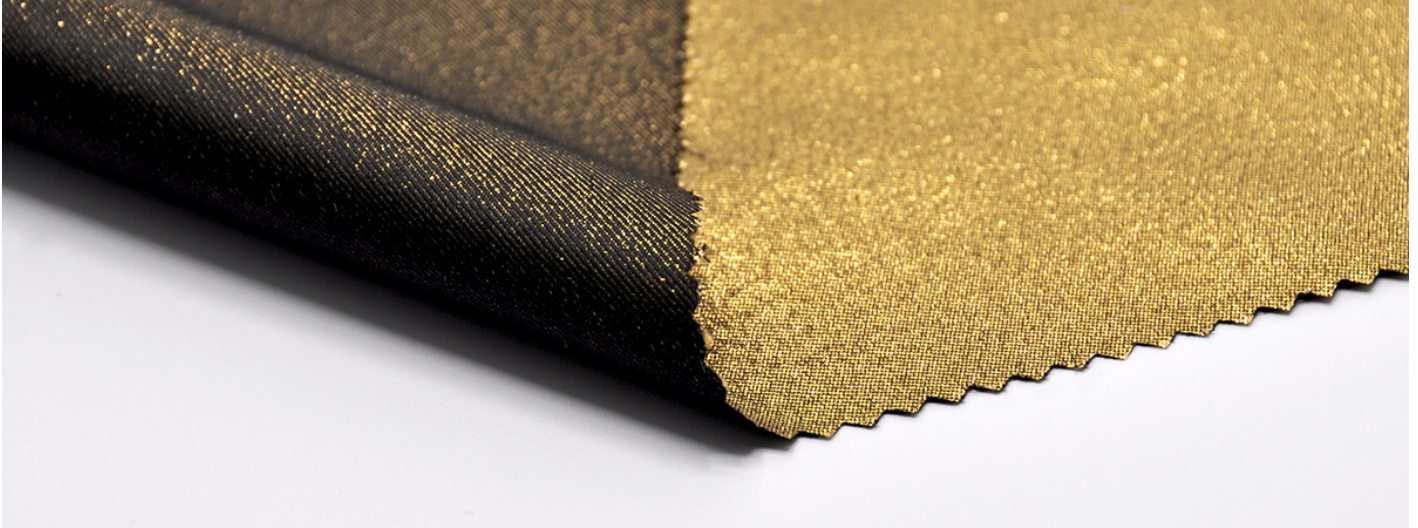

METALLIC SPARK HEAVY

Add glitter to your stage with this woven glitter fabric with black backing.

SPECIFICATIONS

Item	Width	Length	Weight	Composition
6130	320 cm	± 30 m	115 g/m ²	75% PES + 25% PA

FR standard

EN 13501-1 / B-s1, d0

Air permeability

DIN EN ISO 9237
100 Pa: 108 l/m²s
200 Pa: 193 l/m²s

Breaking strength

DIN EN ISO 13937-2
Warp: 41.8 N
Weft: 47.6 N

Colour fastness to light

DIN EN ISO 105-B02
light: 6 • medium: 3 • dark: 6

AVAILABLE COLOURS

0500

0510

Colour gold (0500) has a black backing and silver (0510) a white one.