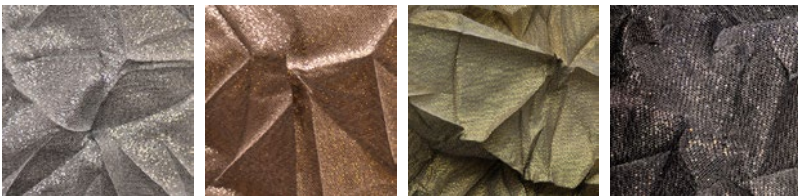

METALLIC SPARK CRUNCH

Crumpled version of Metallic Spark glitter fabric, for extra depth and light effects.

SPECIFICATIONS

Item	Width	Length	Weight	Composition
6126	250 cm	± 50 m	57 g/m ²	100% LUR

FR standard
NF P 92-507 / M1

AVAILABLE COLOURS

0636

0685

0686

0688