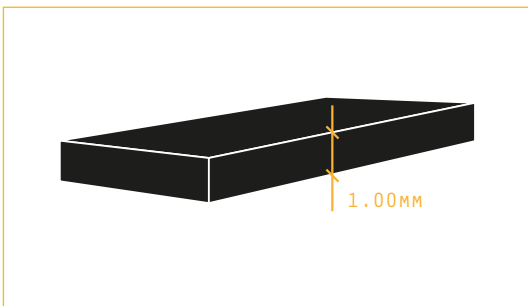

INTERSECTION