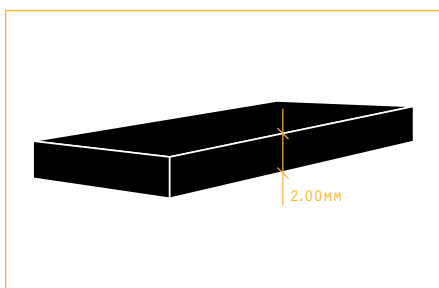

FASHION FLOOR

TECHNICAL DATA SHEET

December 2020

Single-sided budget-friendly dance-floor. Also suitable for wall decoration.

» ARTICLE CODE

5110 0200 #

» WIDTH

200 cm

» LENGTH

± 25 m

» WEIGHT

1325 g/m²

» COMPOSITION

100% PVC

» FLAME RESISTANCE

EN 13501-1

BS 5867 PART 2 TYPE B

Bfl-S1

PASS

» INTERSECTION