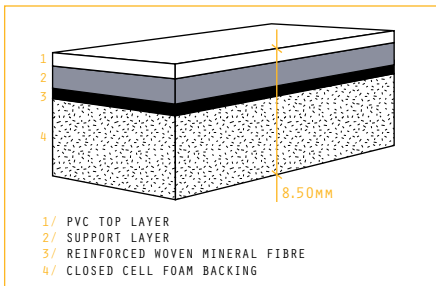

DANCECARPET ALLEGRO

TECHNICAL DATA SHEET

January 2022

For permanent or semi-permanent installations. Shock-absorbing. Ideal for installing directly on floor.

» **ARTICLE CODE**

5106 0150 #

» **WIDTH**

150 cm

» **LENGTH**

± 10 m / ± 15 m
± 20 m

» **WEIGHT**

6000 g/m²

» **COMPOSITION**

100% PVC

» **FLAME RESISTANCE**

EN 13501-1

Cfl-S1

» **INTERSECTION**