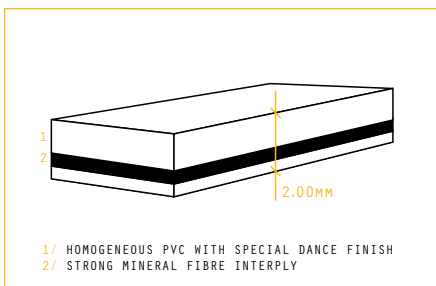

DANCECARPET CASCADE

TECHNICAL DATA SHEET

September 2015

One-sided carpet. Very durable dance floor.

» **ARTICLE CODE**

5104 0200 #

» **WIDTH**

200 cm

» **LENGTH**

± 10 m / ± 15 m
± 20 m / ± 25 m

» **WEIGHT**

2600 g/m²

» **COMPOSITION**

100% PVC

» **FLAME RESISTANCE**

EN 13501-1

Bfl-S1

» **INTERSECTION**