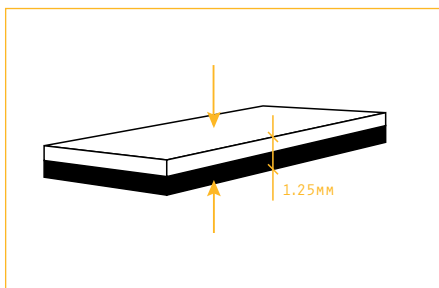

DANCECARPET DUO

TECHNICAL DATA SHEET

August 2017

Double-sided carpet. Lightweight dance floor, ideal for touring. Best applied on a pliable subfloor.

» **ARTICLE CODE**

5100 0200 #

» **WIDTH**

200 cm

» **LENGTH**

± 10 m / ± 15 m / ± 20 m
± 25 m / ± 30 m

» **WEIGHT**

1600 g/m²

» **COMPOSITION**

100% PVC

» **FLAME RESISTANCE**

EN 13501-1

BS 5867 PART 2 TYPE B

Bfl-S1

PASS

» **INTERSECTION**