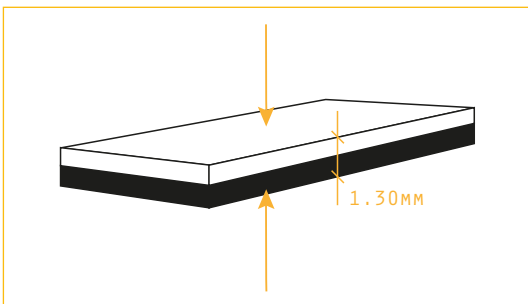

INTERSECTION