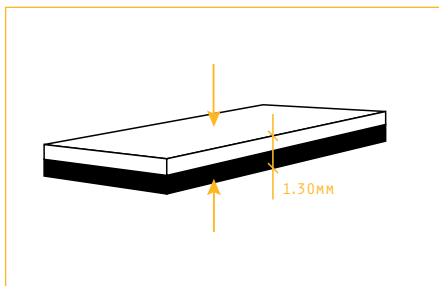

DANCECARPET DUO

TECHNICAL DATA SHEET

December 2020

Double-sided carpet. Lightweight dance floor, ideal for touring. Best applied on a pliable subfloor.

» **ARTICLE CODE**

5100 0200 #

» **WIDTH**

200 cm

» **LENGTH**

± 10 m / ± 15 m / ± 20 m
± 25 m / ± 30 m

» **WEIGHT**

1600 g/m²

» **COMPOSITION**

100% PVC

» **FLAME RESISTANCE**

EN 13501-1

Bfl-S1

BS 5867 PART 2 TYPE B

PASS

» **INTERSECTION**

» **AVAILABLE COLOURS**

0662

0663

0664

0682

0694