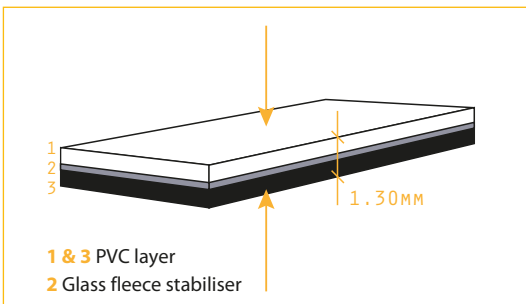

INTERSECTION

AVAILABLE COLOURS

0602