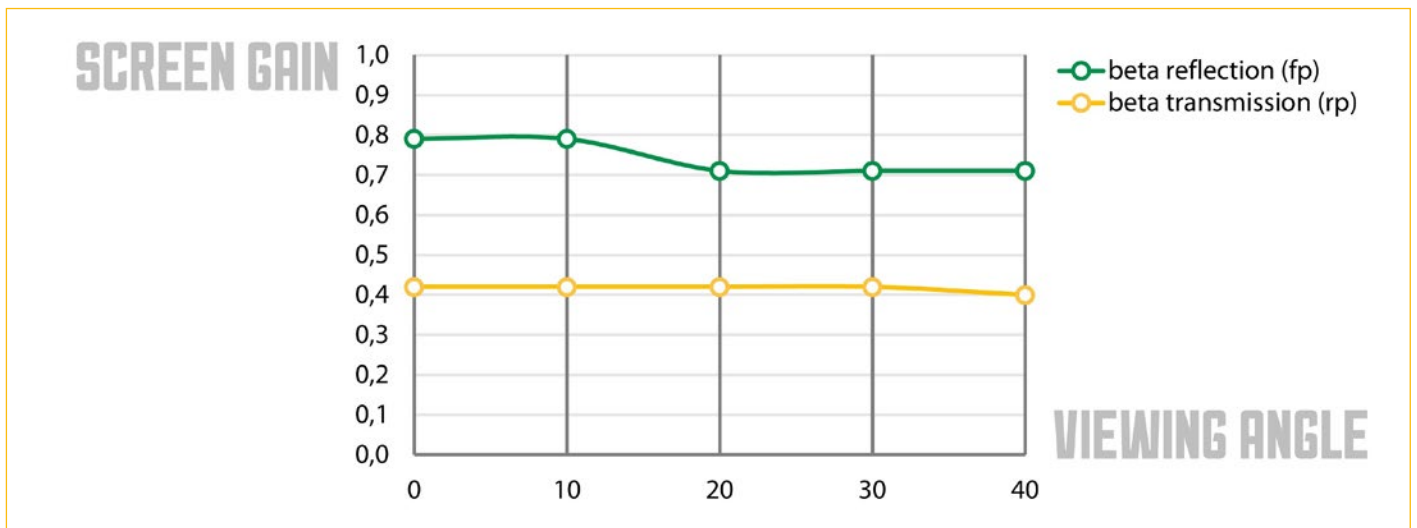

RP PANO

Supple low-gain projection surface, ideal for fast fold screens or large panoramic roll-up screens.

SPECIFICATIONS

Item	Width	Length	Weight	Composition
4858	220 cm	± 100 m	327 g/m ²	100% PVC

FR standard

EN 13773 / class 1

OPTICAL CHARACTERISTICS

RP PANO

AVAILABLE COLOURS

0003