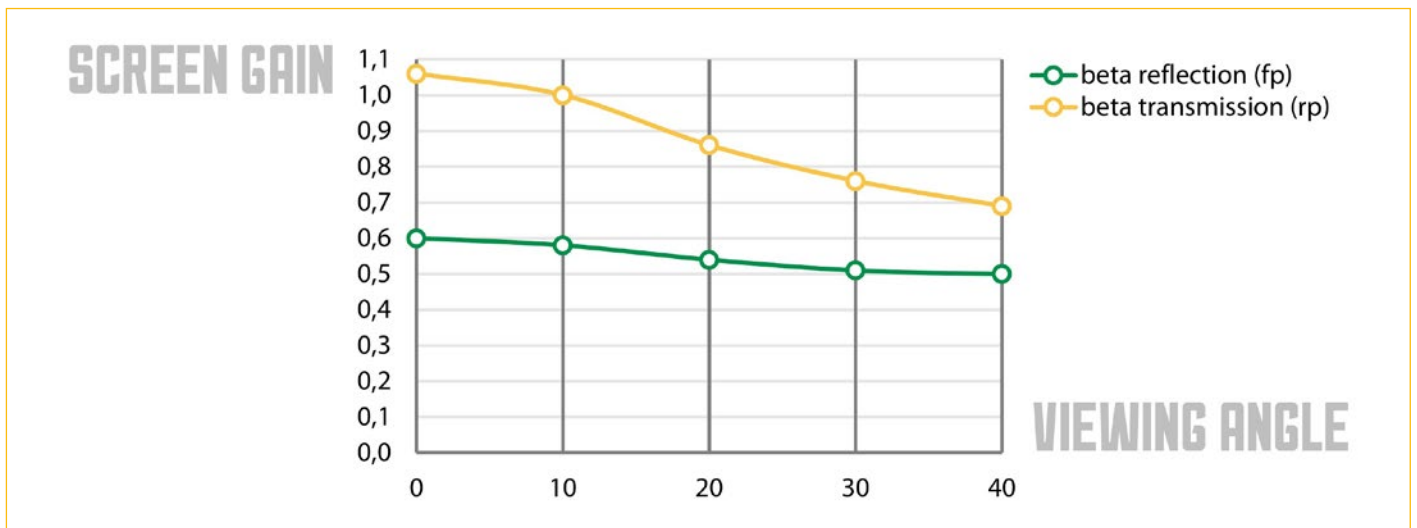

OPTICAL CHARACTERISTICS