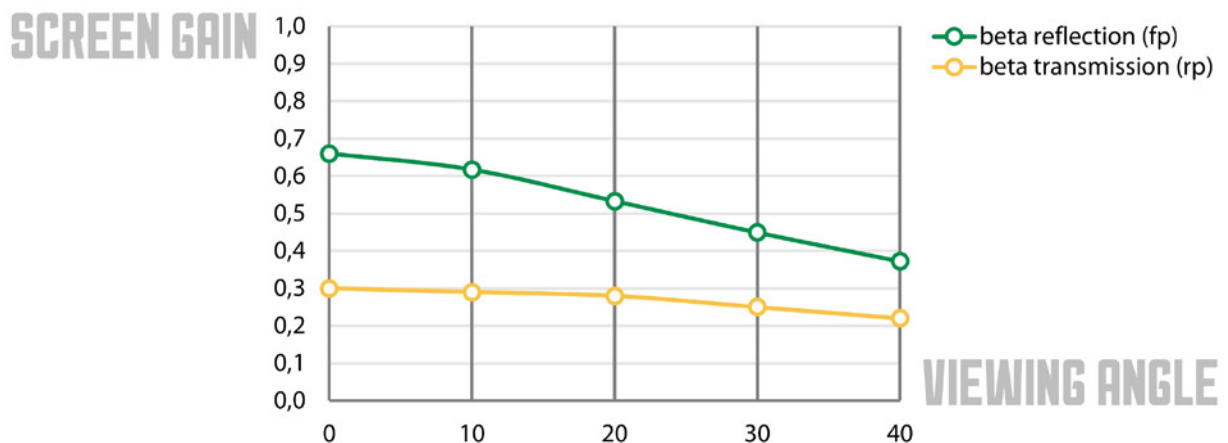

RP BLUE

TECHNICAL DATA SHEET

February 2022

Low gain twin projection screen with a cool colour temperature for very accurate image and colour reproduction. The nicely spread light yield and wide viewing angle without gain loss makes this screen perfect for both front and rear projection, as well as edge blending with multiple projectors. Dimensions refer to the non-tensioned state of the projection surface.

» ARTICLE CODE	» WIDTH	» LENGTH	» WEIGHT
4852 0220 0571	220 cm	± 100 m	429 g/m ²

» COMPOSITION
100% PVC

» FLAME RESISTANCE
EN 13773 / class 1

» OPTICAL CHARACTERISTICS

» AVAILABLE COLOURS