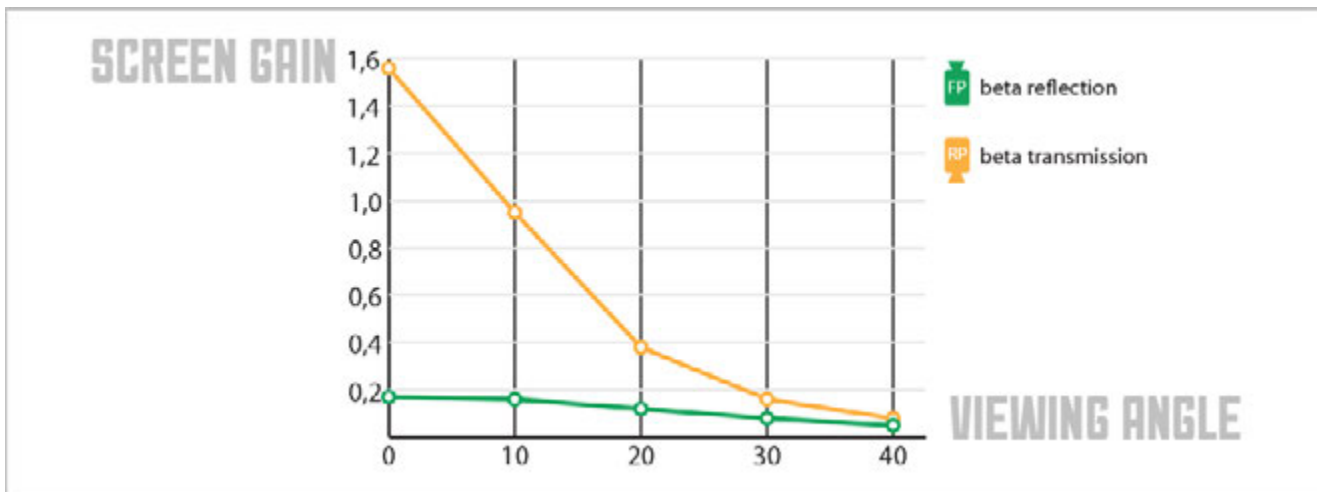

RP BLACK

TECHNICAL DATA SHEET

September 2015

High gain rear projection screen. For use with single, strong projector. Prevents interference from front of house light.

» ARTICLE CODE	» WIDTH	» LENGTH	» WEIGHT
4845 0210 0578	220 cm	± 100 m	415 g/m ²

» **COMPOSITION**
100% PVC

» **FLAME RESISTANCE**
NFP CLASS M2
BS 5867 PART 2 TYPE B PASS

» **OPTICAL CHARACTERISTICS**

» **AVAILABLE COLOURS**

0578