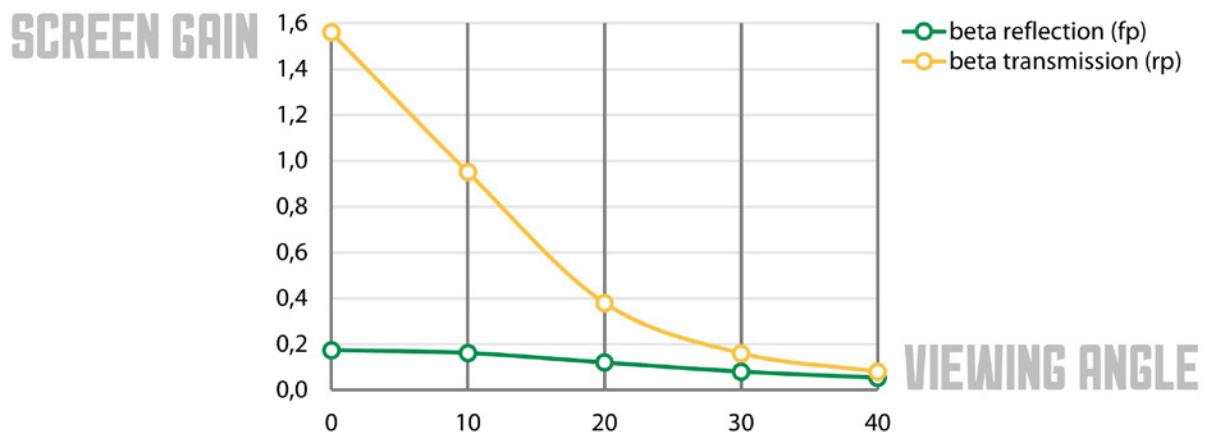

RP BLACK

TECHNICAL DATA SHEET

February 2022

High gain rear projection screen. For use with single, strong projector. Prevents interference from front of house light. Dimensions refer to the non-tensioned state of the projection surface.

» ARTICLE CODE 4845 0210 0578	» WIDTH 220 cm	» LENGTH ± 100 m	» WEIGHT 415 g/m²

» COMPOSITION 100% PVC

» FLAME RESISTANCE NF P 92-503 / M2 EN 13773 / class 1

» OPTICAL CHARACTERISTICS

» AVAILABLE COLOURS

0578