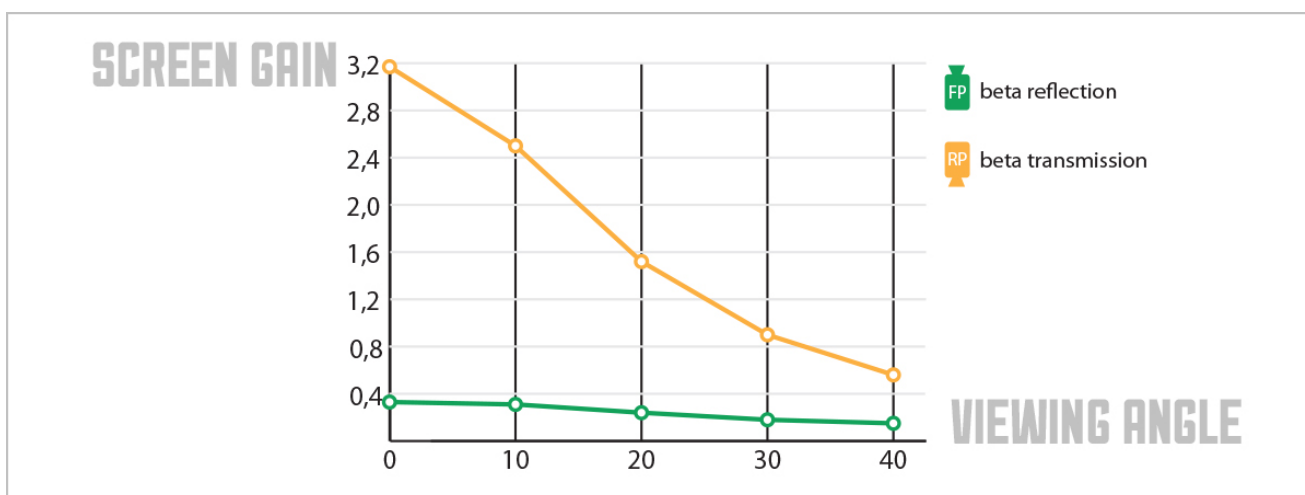

RP GREY PLUS

TECHNICAL DATA SHEET

June 2019

High gain rear projection screen. For excellent preservation of image colour and contrast with a high light yield.

» ARTICLE CODE	» WIDTH	» LENGTH	» WEIGHT
4835 0240 0575	240 cm	± 100 m	390 g/m²

» COMPOSITION
100% PVC

» FLAME RESISTANCE

NFP	CLASS M2
DIN 4102	CLASS B1
NFPA	PASS

» OPTICAL CHARACTERISTICS