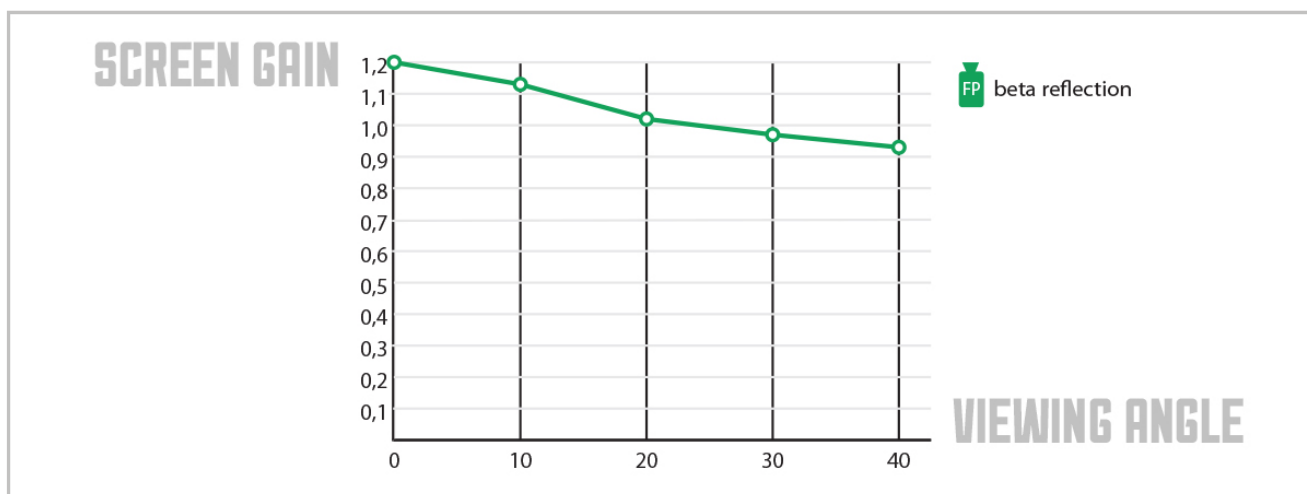

FP BLACKOUT

TECHNICAL DATA SHEET

June 2019

High gain total blackout screen. Prevents projector light spill and interference from ambient lighting. Smooth surface ensures superb reproduction of hd images in 1080p.

» ARTICLE CODE 4780 0210 0602	» WIDTH 210 cm	» LENGTH ± 130 m	» WEIGHT 470 g/m²
» COMPOSITION 100% PVC			

» FLAME RESISTANCE	
NFP	CLASS M1
AS 1530.3	PASS
AS 1530.2	PASS

» OPTICAL CHARACTERISTICS