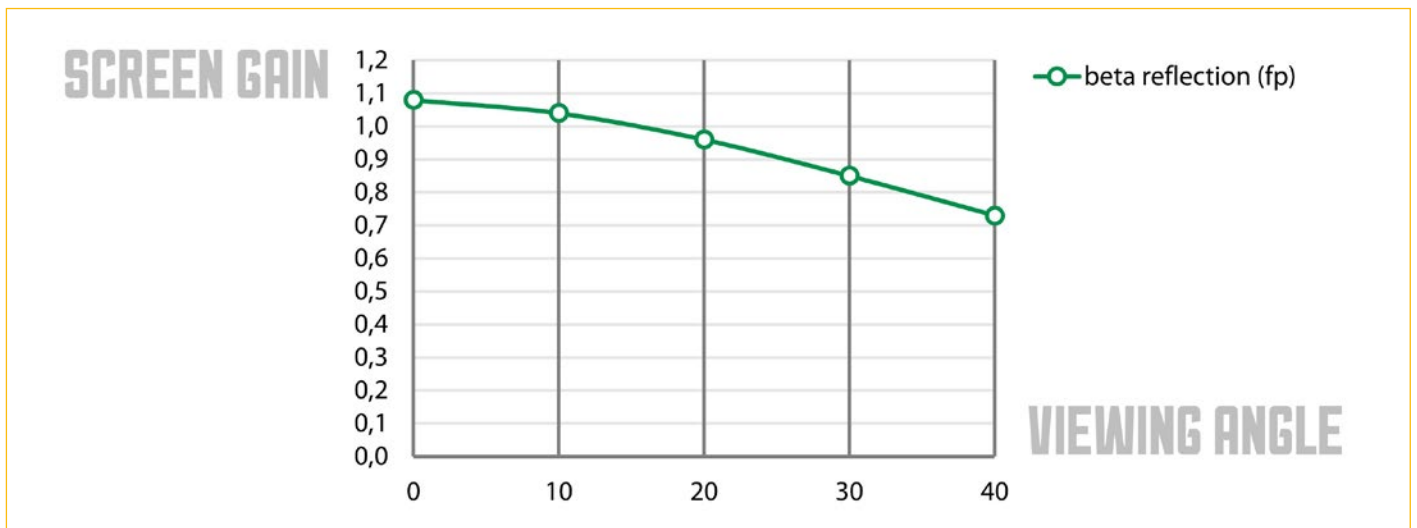

OPTICAL CHARACTERISTICS