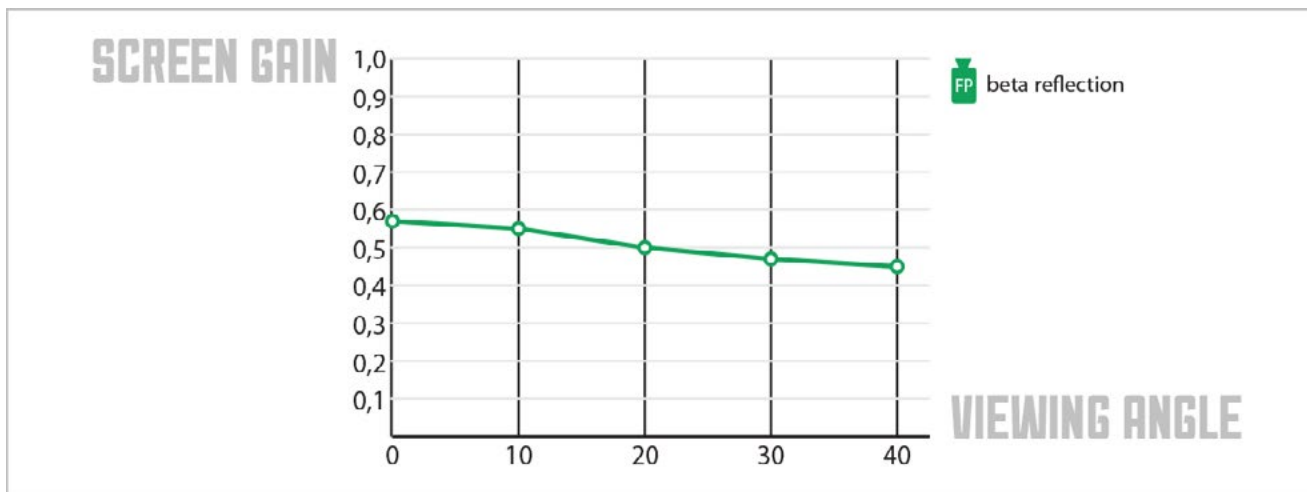

FP HIGH CONTRAST GREY PERFORATO

TECHNICAL DATA SHEET

December 2019

Perforated version of the FP High Contrast Grey. Excellent sound transparency. Perforation for normal viewing distance. Mesh size: $\varnothing$ 1.1 mm. Keeps its shape when stretching.

» ARTICLE CODE	» WIDTH	» LENGTH	» WEIGHT
4778 0240 0025	240 cm	$\pm$ 100 m	530 g/m²

» COMPOSITION
100% PVC

» FLAME RESISTANCE

NFP	CLASS M2
BS 5867 PART 2 TYPE B	PASS
NFPA	PASS
GB-B1	PASS

» OPTICAL CHARACTERISTICS