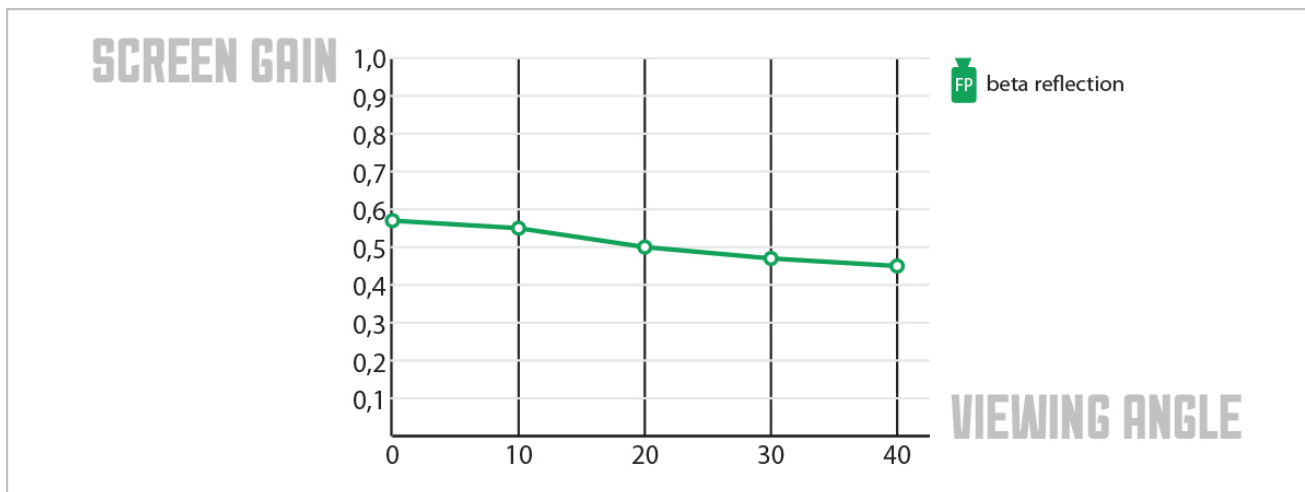

FP HIGH CONTRAST GREY PERFORATO

TECHNICAL DATA SHEET

June 2019

Perforated version of the FP High Contrast Grey. Excellent sound transparency. Perforation for normal viewing distance. Mesh size: $\varnothing$ 1.1 mm. Keeps its shape when stretching.

» ARTICLE CODE	» WIDTH	» LENGTH	» WEIGHT
4778 0240 0025	240 cm	$\pm$ 100 m	530 g/m²

» COMPOSITION
100% PVC

» FLAME RESISTANCE

NFP	CLASS M2
BS 5867 PART 2 TYPE B	PASS
NFPA	PASS
GB-B1	PASS

» OPTICAL CHARACTERISTICS