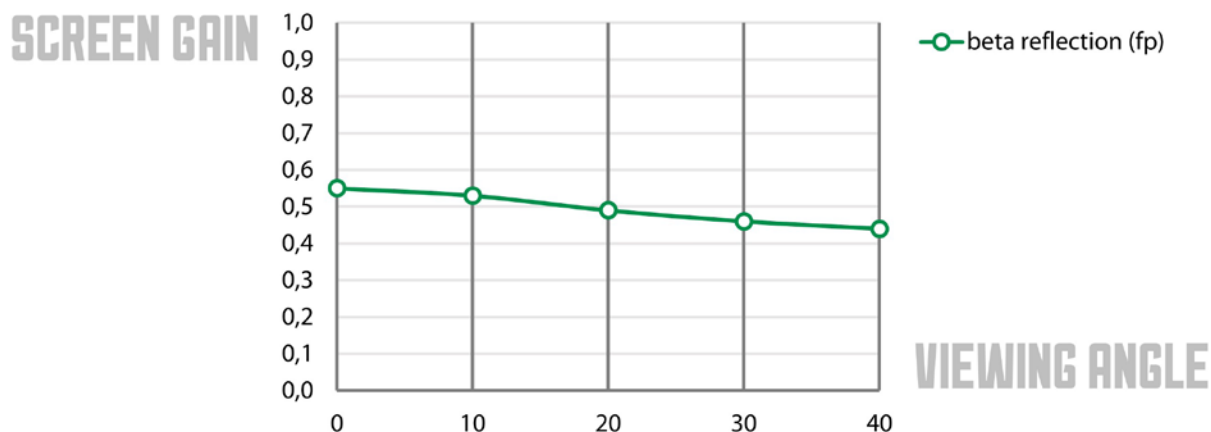

FP HIGH CONTRAST GREY PERFORATO

TECHNICAL DATA SHEET

October 2021

Perforated version of the FP High Contrast Grey. Excellent sound transparency. Perforation for normal viewing distance. Mesh size: $\varnothing$ 1.1 mm. Keeps its shape when stretching.

» ARTICLE CODE	» WIDTH	» LENGTH	» WEIGHT
4775 0240 0025	240 cm	$\pm$ 100 m	453 g/m²

» COMPOSITION
100% PVC

» FLAME RESISTANCE	
NFP	CLASS M2

» OPTICAL CHARACTERISTICS