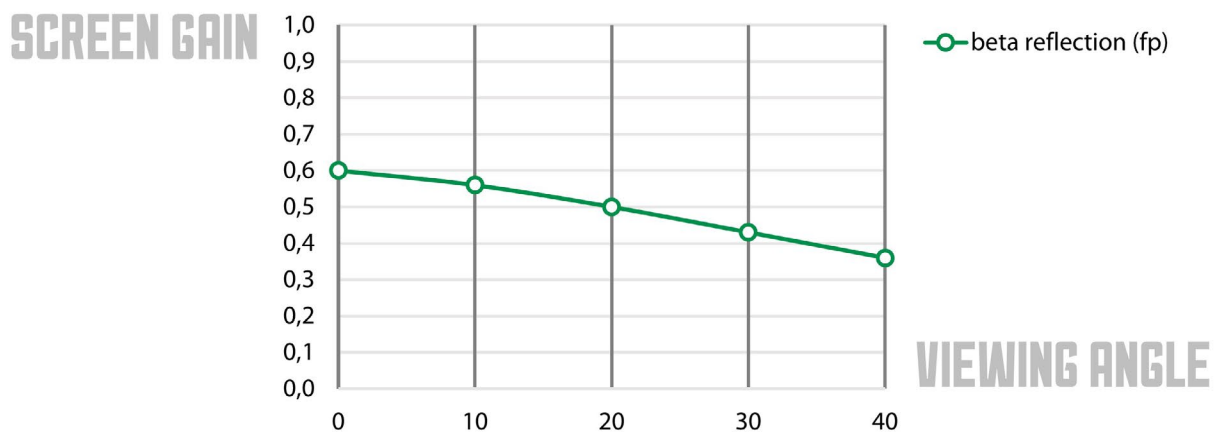

FP HIGH CONTRAST GREY

TECHNICAL DATA SHEET

July 2023

Improve contrast ratios, black levels and shadow detailing, minimal ambient lighting impact. Smooth grey based surface ensures superb reproduction of high definition images in 1080p. Dimensions refer to the non-tensioned state of the projection surface.

» ARTICLE CODE 4759 0220 0025	» WIDTH 220 cm	» LENGTH ± 100 m	» WEIGHT 453 g/m²

» **COMPOSITION**
100% PVC

» **FLAME RESISTANCE**
EN 13773 (2003) / class 1

» OPTICAL CHARACTERISTICS