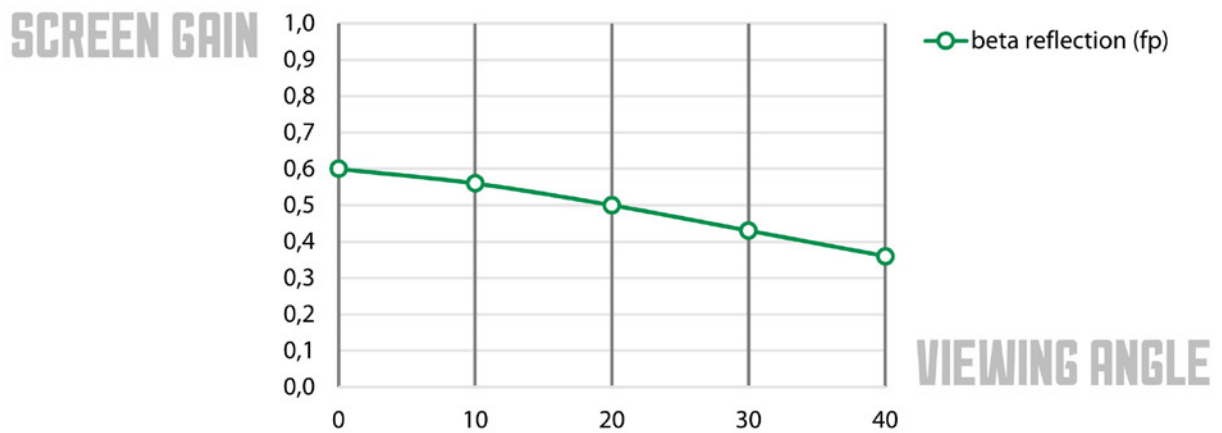

FP HIGH CONTRAST GREY

TECHNICAL DATA SHEET

February 2022

Improve contrast ratios, black levels and shadow detailing, minimal ambient lighting impact. Smooth grey based surface ensures superb reproduction of high definition images in 1080p. Dimensions refer to the non-tensioned state of the projection surface.

» ARTICLE CODE 4759 0220 0025	» WIDTH 220 cm	» LENGTH ± 100 m	» WEIGHT 453 g/m²

» **COMPOSITION**
100% PVC

» **FLAME RESISTANCE**
EN 13773 (2003) / class 1

» **OPTICAL CHARACTERISTICS**