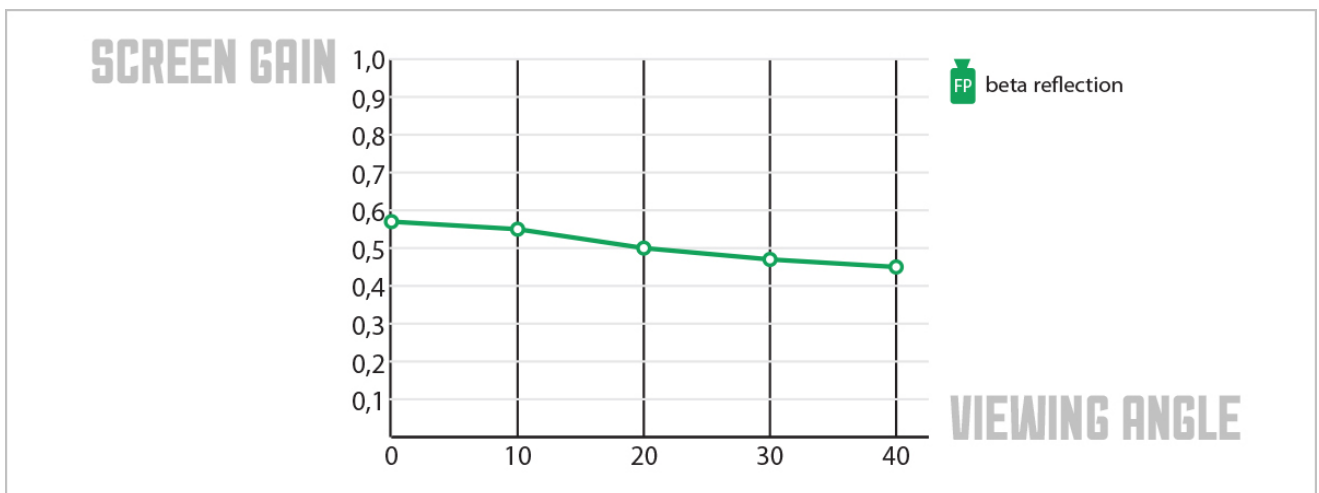

FP HIGH CONTRAST GREY

TECHNICAL DATA SHEET

June 2019

Improve contrast ratios, black levels and shadow detailing, minimal ambient lighting impact. Smooth grey based surface ensures superb reproduction of high definition images in 1080p.

» ARTICLE CODE 4758 0230 0025	» WIDTH 230 cm	» LENGTH ± 100 m	» WEIGHT 540 g/m ²
» COMPOSITION 100% PVC			

» FLAME RESISTANCE	
NFP	CLASS M2
BS 5867 PART 2 TYPE B	PASS
NFPA	PASS
GB-B1	PASS

» OPTICAL CHARACTERISTICS

» PROJECTION SCREEN