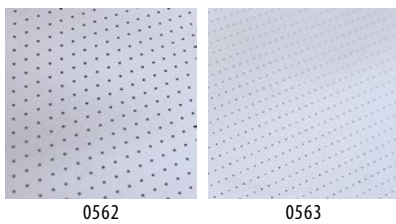

## AVAILABLE COLOURS

Item 0562 has perforations of  $\varnothing$  1.1 mm.  
Item 0563 has micro perforations of  $\varnothing$  0.5 mm.