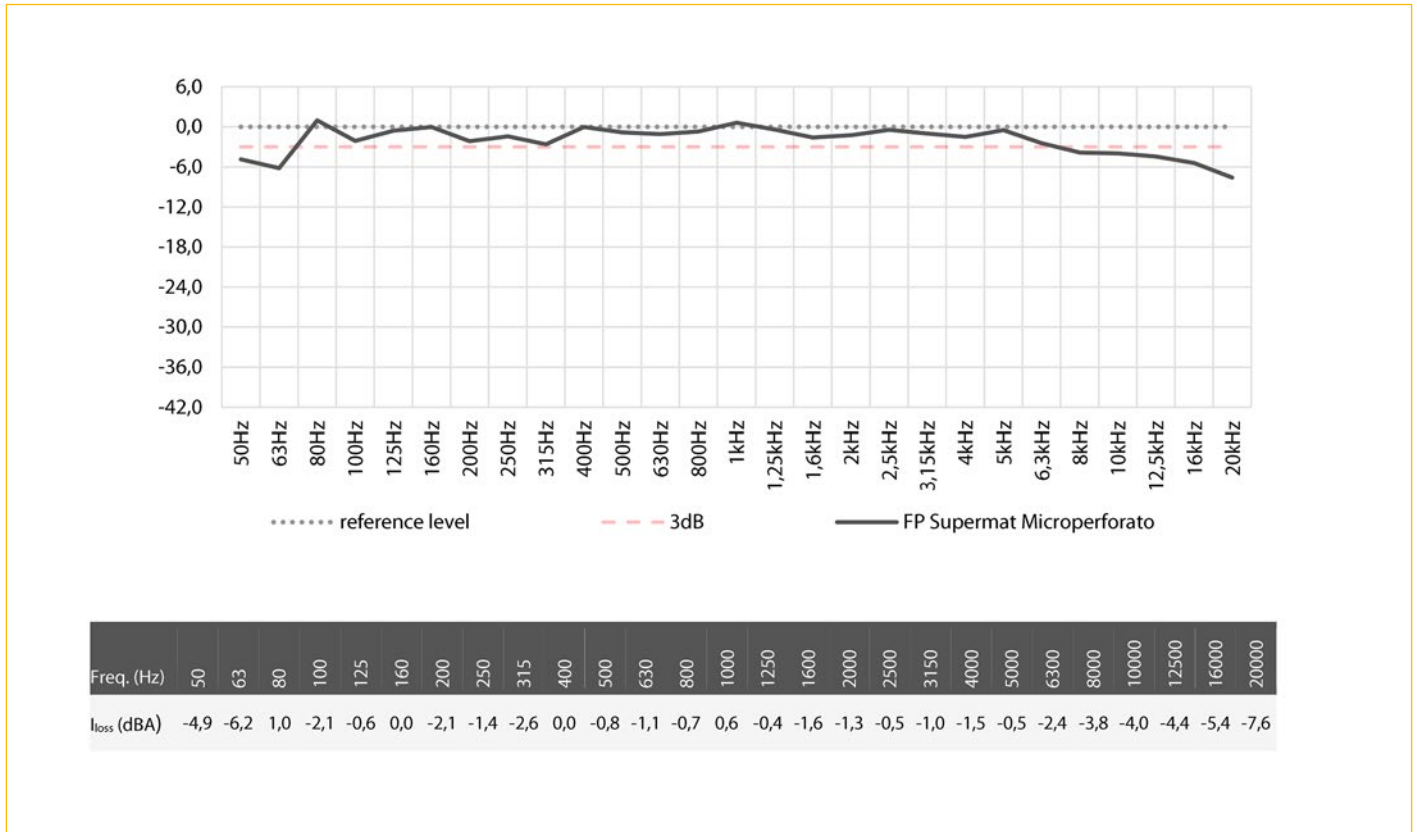

FP SUPERMAT PERFORATO

INSERTION LOSS

FP Supermat Perforato 0563