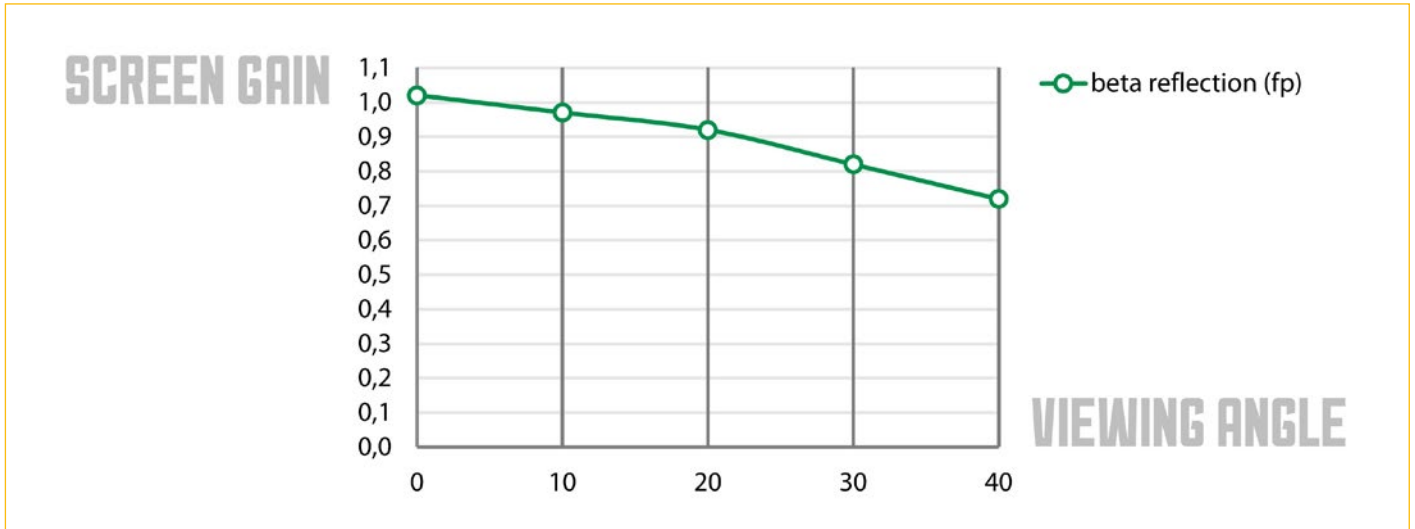

## OPTICAL CHARACTERISTICS

FP Supermat Perforato 0563