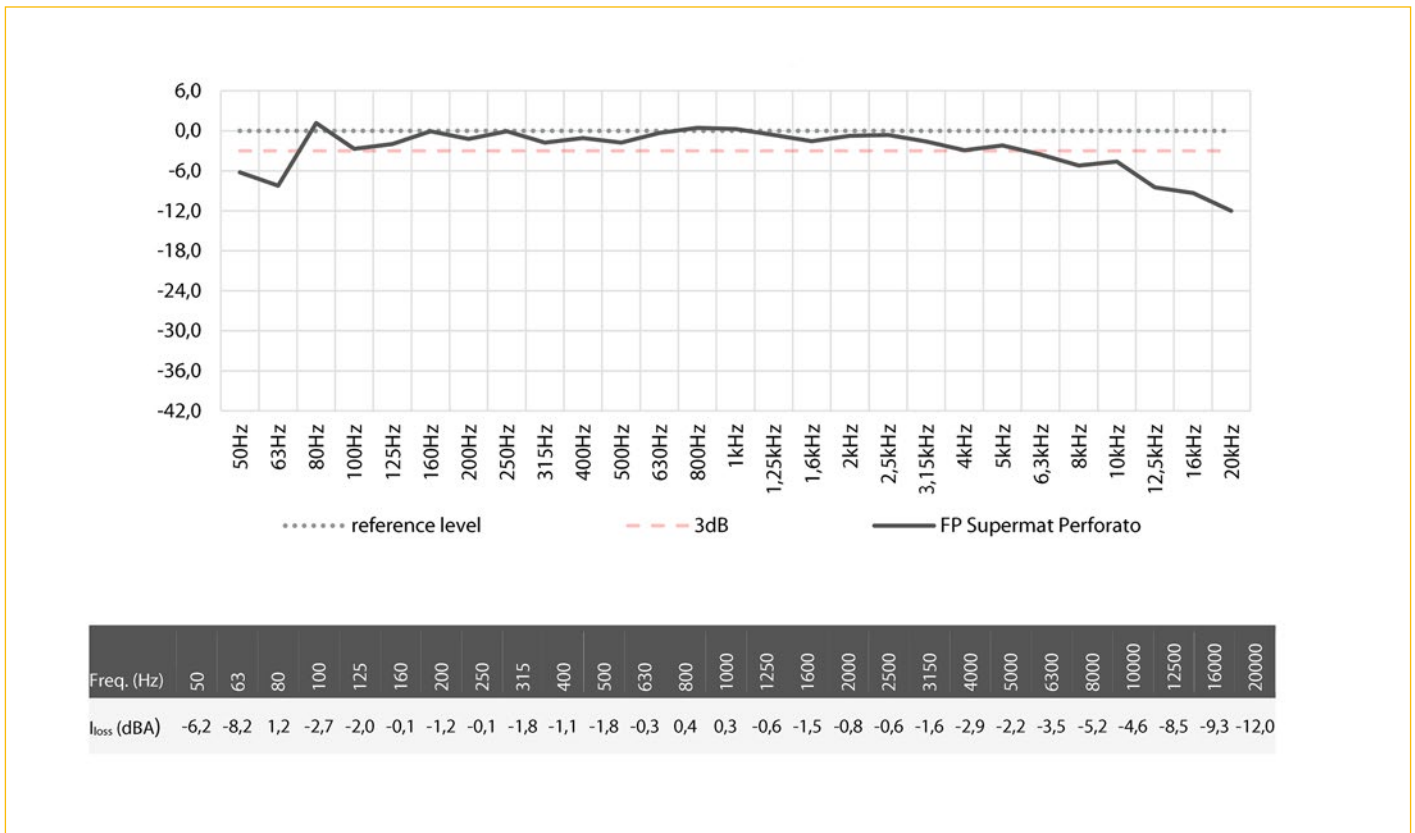

INSERTION LOSS

FP Supermat Perforato 0562