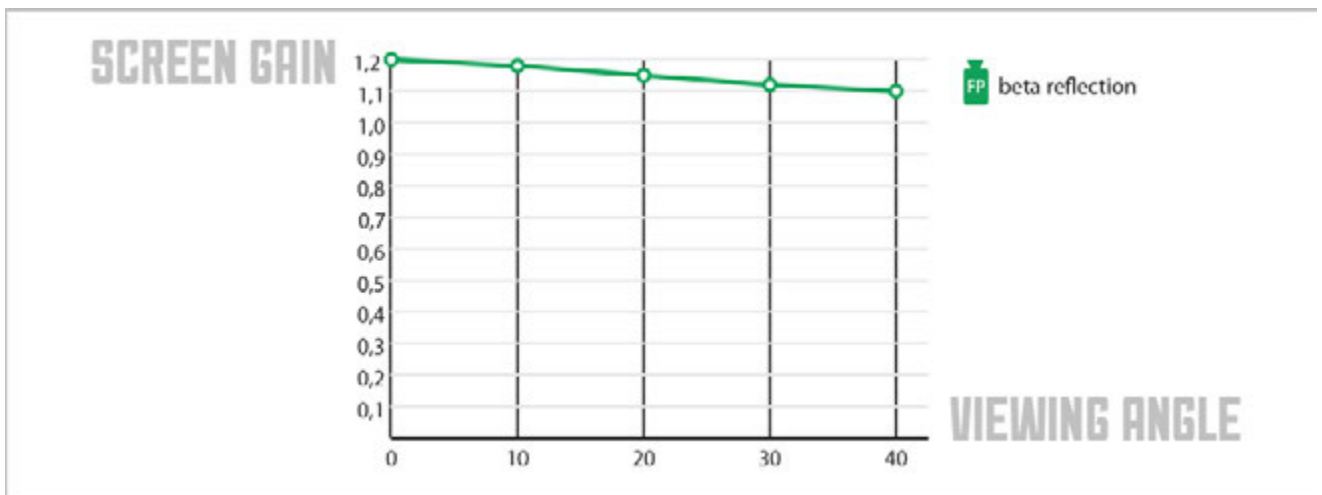

FP SUPERMAT

TECHNICAL DATA SHEET

November 2015

Well balanced high gain screen. Smooth and super matte surface ensures superb reproduction of high definition images in 1080p and prevents hot spots.

» ARTICLE CODE 4753 0220 0561	» WIDTH 220 cm	» LENGTH ± 120 m	» WEIGHT 453 g/m²

» **COMPOSITION**
100% PVC

» **FLAME RESISTANCE**
NFP CLASS M2

» **OPTICAL CHARACTERISTICS**

» **AVAILABLE COLOURS**