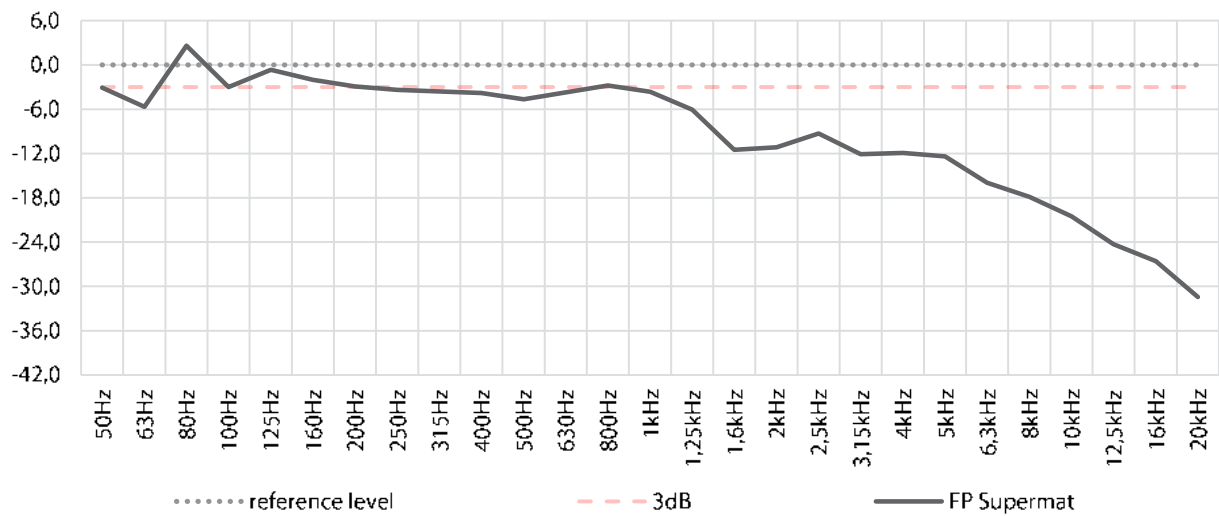

FP SUPERMAT

TECHNICAL DATA SHEET

December 2019

INSERTION LOSS

Freq. (Hz)	50	63	80	100	125	160	200	250	315	400	500	630	800	1000	1250	1600	2000	2500	3150	4000	5000	6300	8000	10000	12500	16000	20000
I_{loss} (dBA)	-3,1	-5,7	2,6	-3,0	-0,7	-2,0	-2,9	-3,4	-3,6	-3,8	-4,7	-3,7	-2,8	-3,6	-6,1	-11,5	-11,2	-9,3	-12,1	-11,9	-12,4	-16,0	-17,9	-20,5	-24,3	-26,6	-31,4