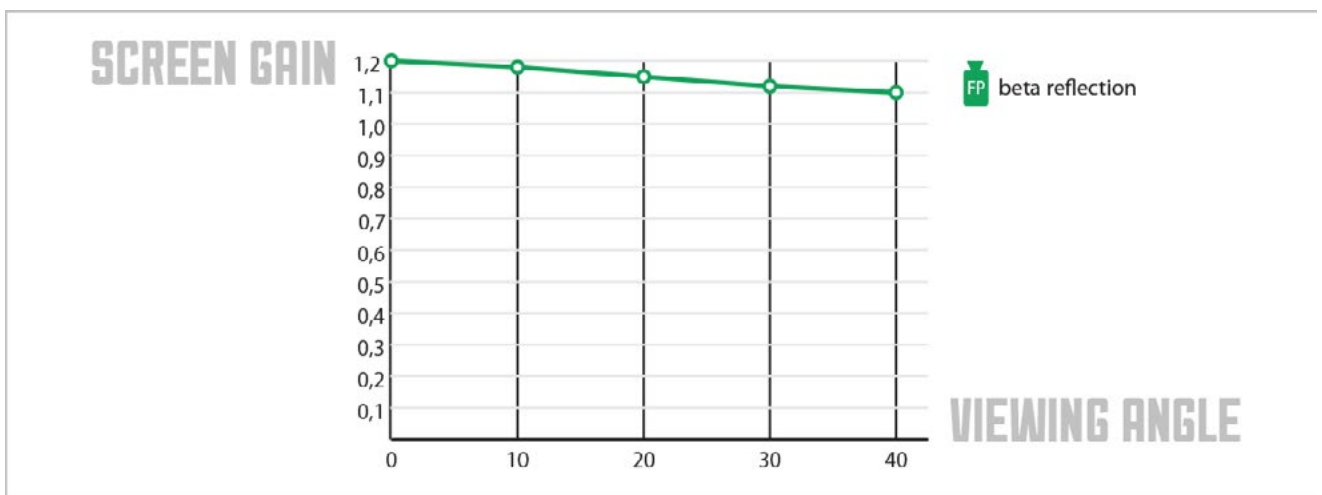

FP SUPERMAT

TECHNICAL DATA SHEET

December 2019

Well balanced high gain screen. Smooth and super matte surface ensures superb reproduction of high definition images in 1080p and prevents hot spots.

» ARTICLE CODE 4753 0220 0561	» WIDTH 220 cm	» LENGTH ± 120 m	» WEIGHT 453 g/m²

» COMPOSITION 100% PVC

» FLAME RESISTANCE NFP	CLASS M2

» OPTICAL CHARACTERISTICS

» AVAILABLE COLOURS

0561