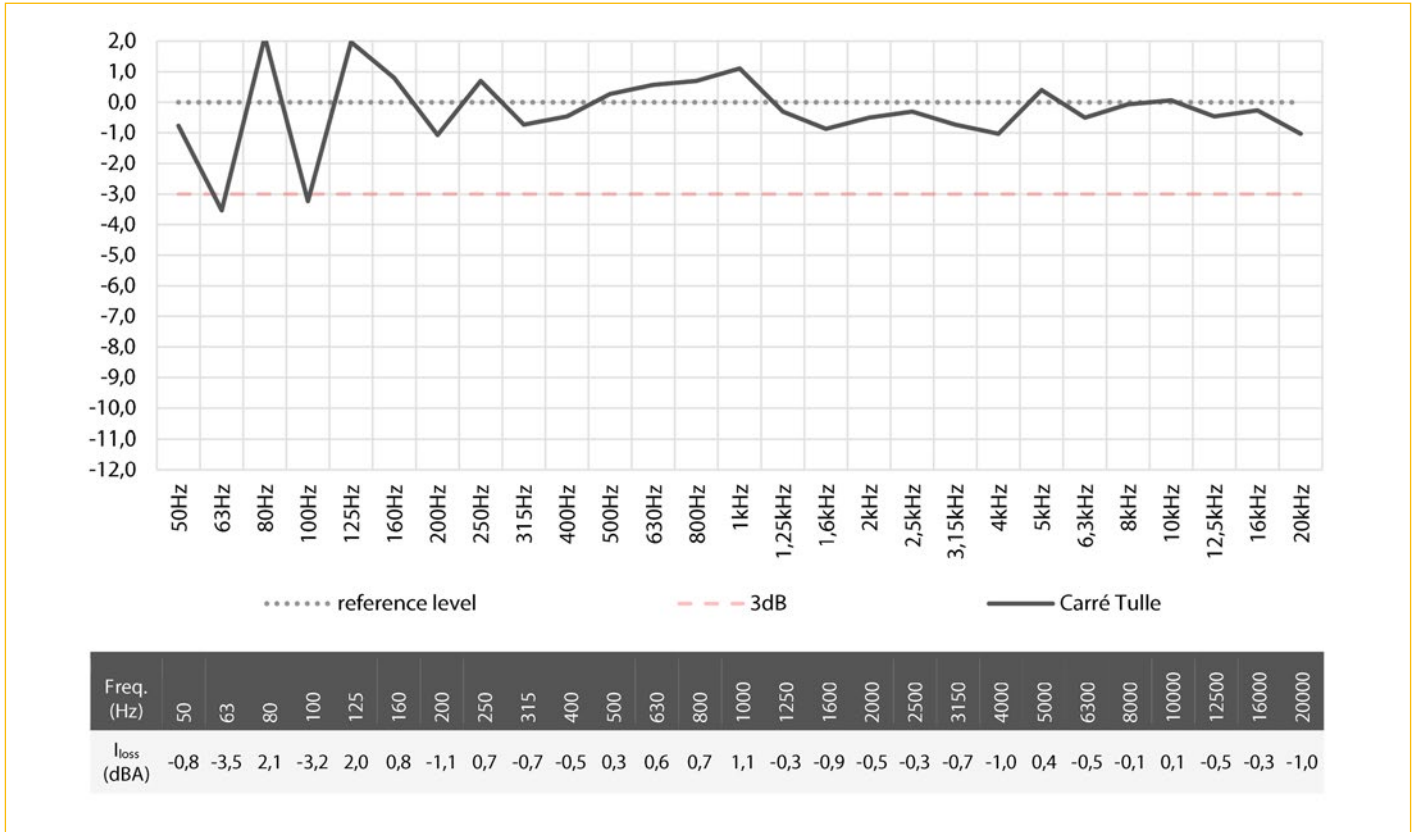

CARRÉTULLE

Strong and very wide scrim to span large ceilings. Mesh size: H 2.5 mm x W 2.5 mm. Keeps its shape when stretched.

SPECIFICATIONS

Item	Width	Length	Weight	Composition
3520	1200 cm	± 55 m	82 g/m ²	100% CO

FR standard

BS 5867 PART 2B / pass NF P 92-507 / M1

Care instructions

CARRÉTULLE

INSERTION LOSS

AVAILABLE COLOURS