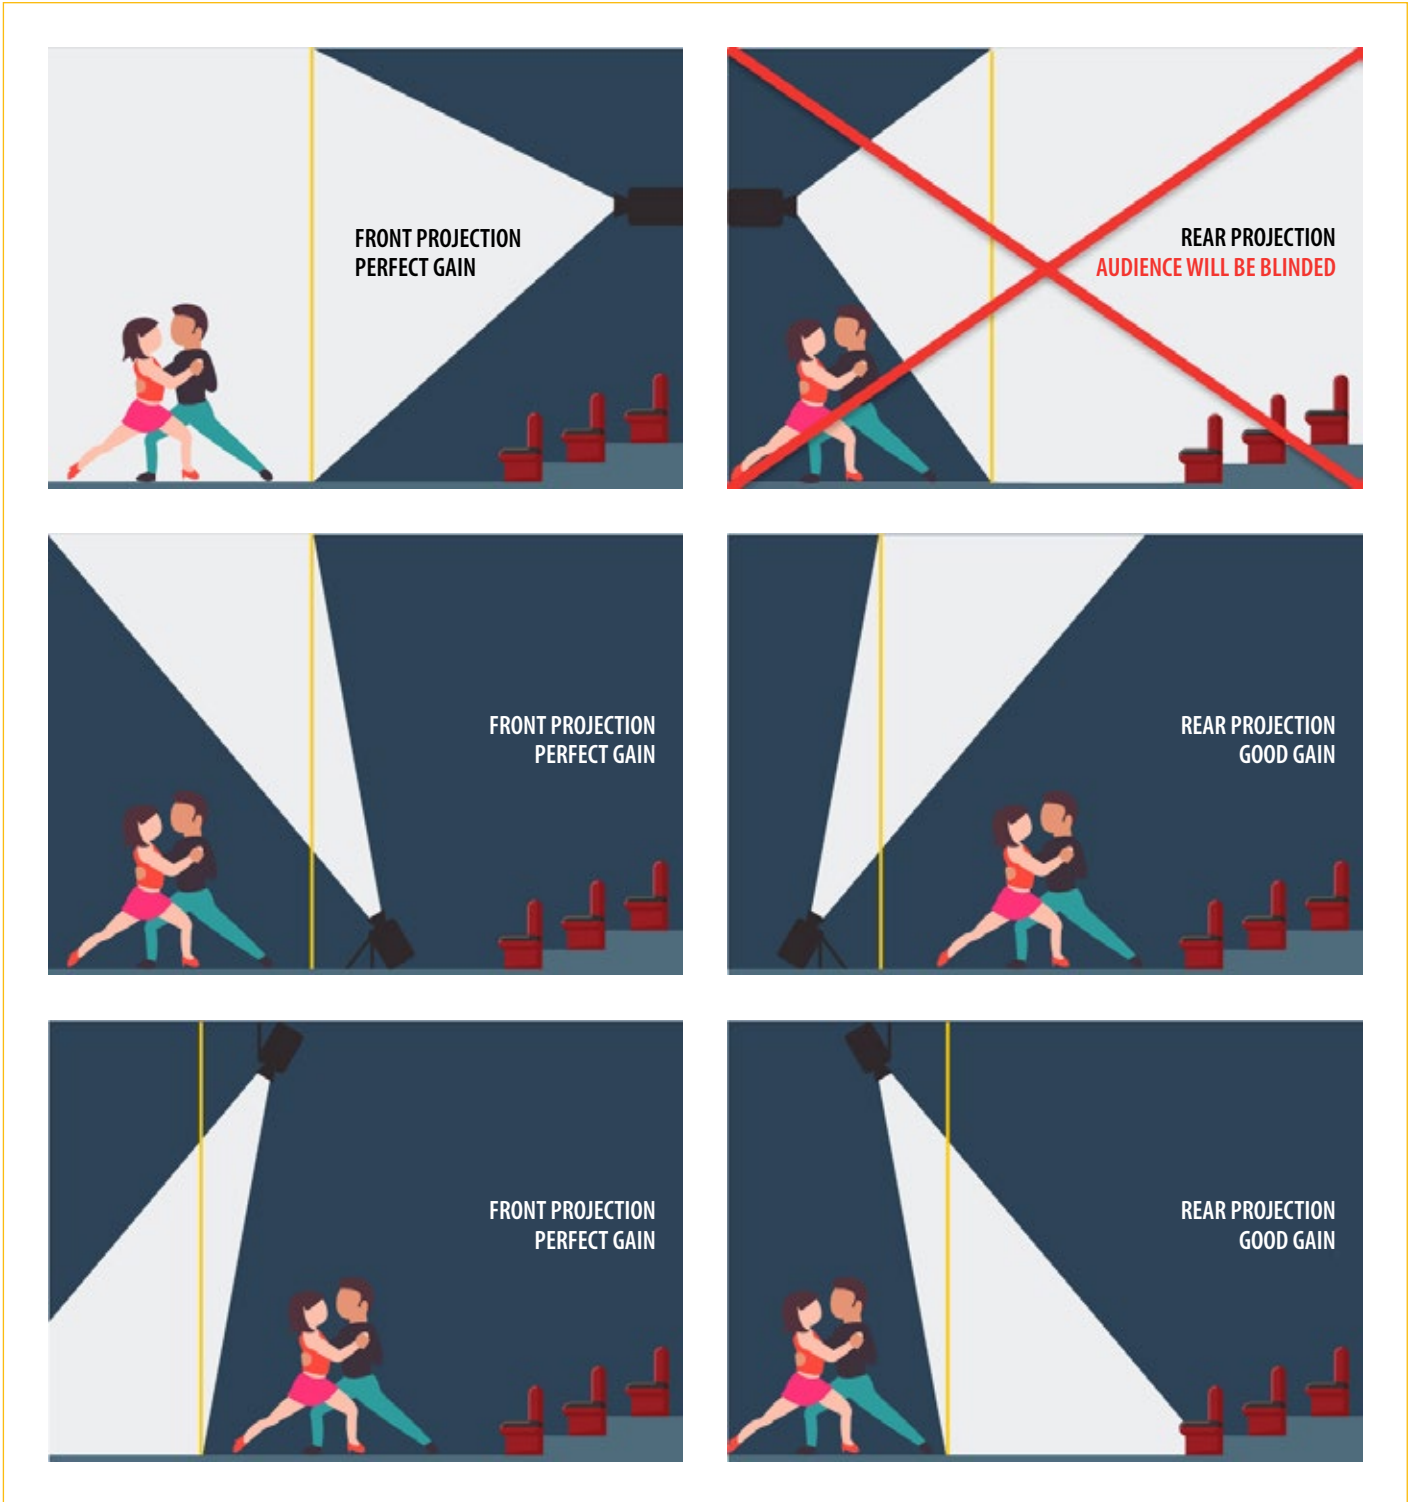

PEPPERSCRIM

SETUP EXAMPLES