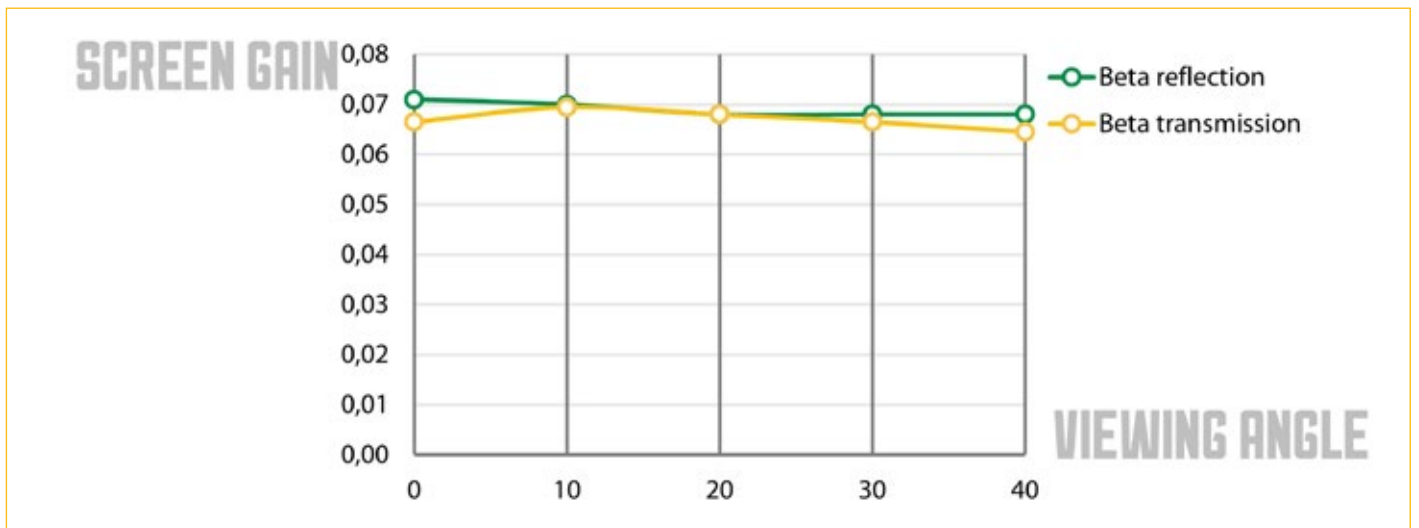

OPTICAL CHARACTERISTICS