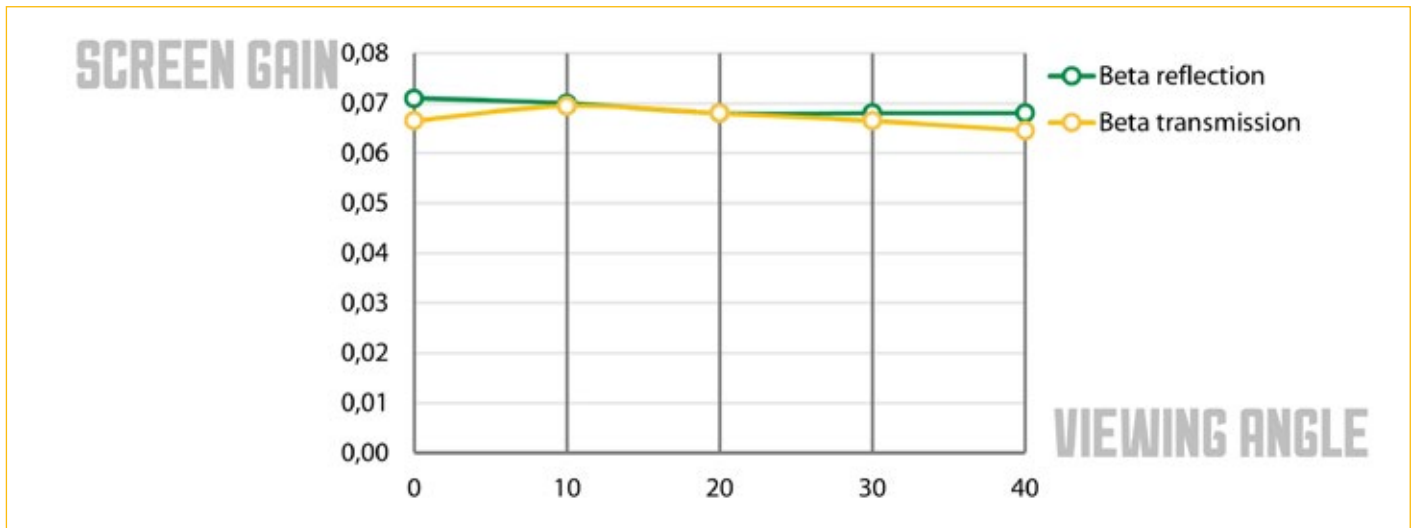

OPTICAL CHARACTERISTICS