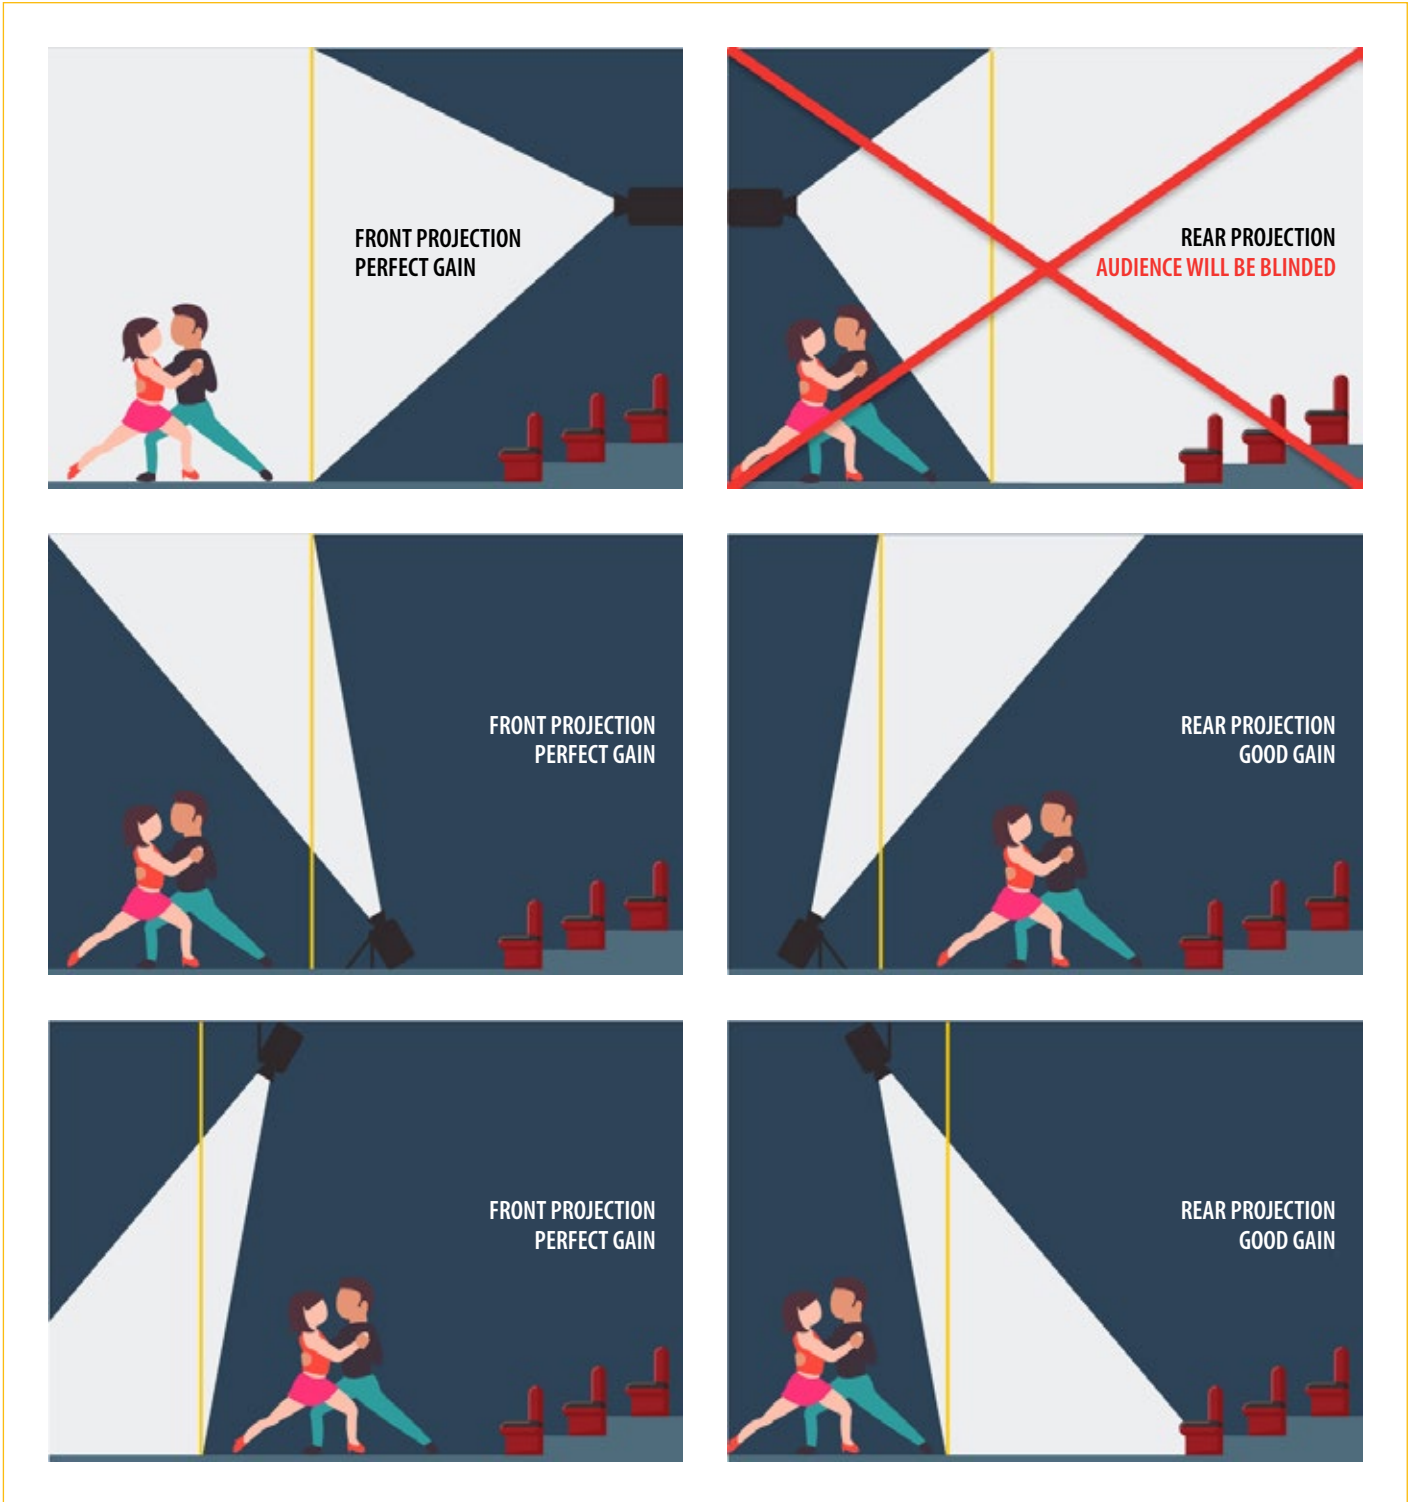

PEPPERSCRIM FR

SETUP EXAMPLES