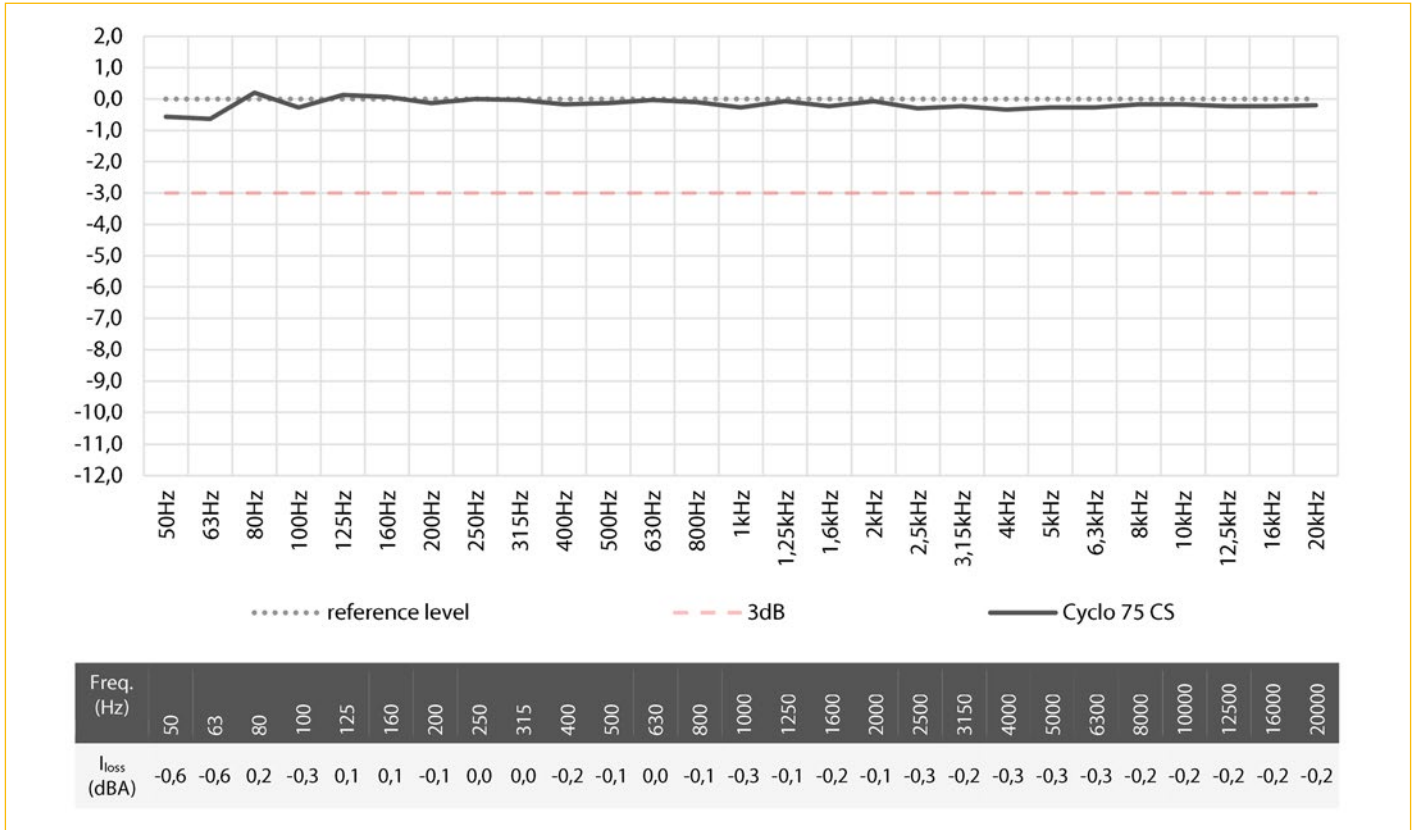

CYCLO 75 CS

Inherently and permanently flame-retardant cyclorama. Loose weave Trevira muslin.

SPECIFICATIONS

| Item | Width | Length | Weight | Composition |
|------|--------|--------|---------------------|-------------|
| 3120 | 320 cm | ± 60 m | 75 g/m ² | 100% TCS |
| | 520 cm | | | |
| | 620 cm | | | |

INSERTION LOSS

AVAILABLE COLOURS

Black (0007) is not available in width 320 cm.