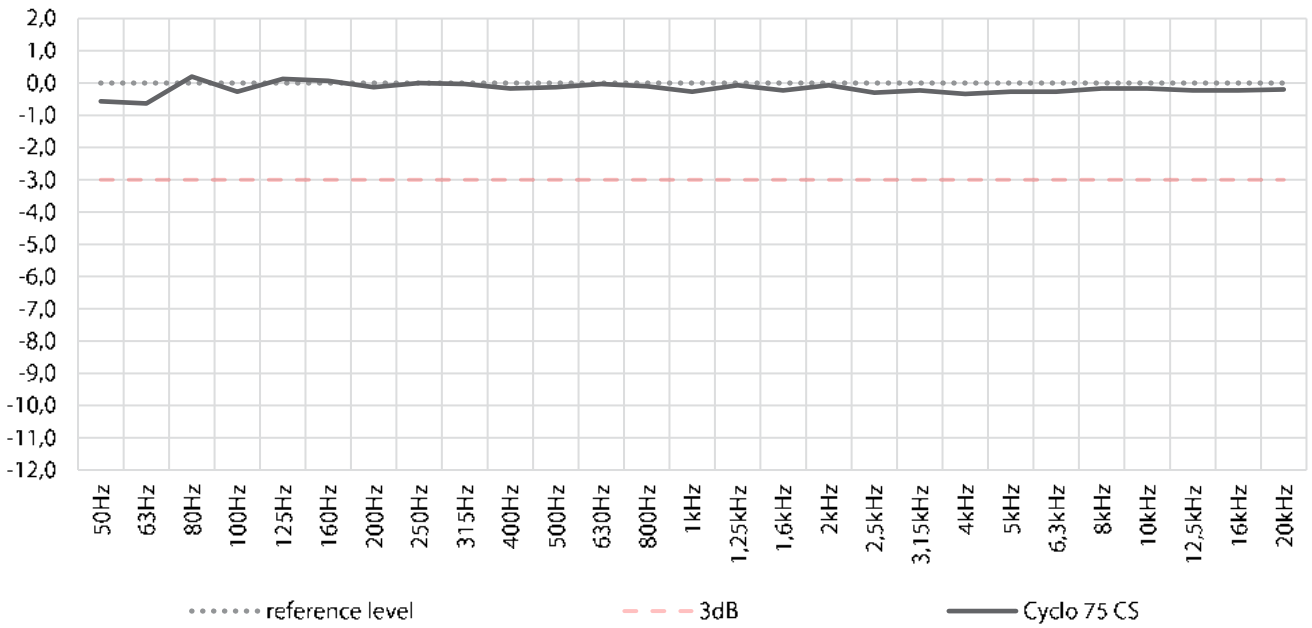

CYCLO 75 CS

TECHNICAL DATA SHEET

December 2019

INSERTION LOSS

Freq. (Hz)	50	63	80	100	125	160	200	250	315	400	500	630	800	1000	1250	1600	2000	2500	3150	4000	5000	6300	8000	10000	12500	16000	20000	
I_{loss} (dBA)	-0,6	-0,6	0,2	-0,3	0,1	0,1	-0,1	0,0	0,0	-0,2	-0,1	0,0	-0,1	-0,3	-0,1	-0,2	-0,1	-0,3	-0,2	-0,2	-0,3	-0,3	-0,3	-0,2	-0,2	-0,2	-0,2	-0,2