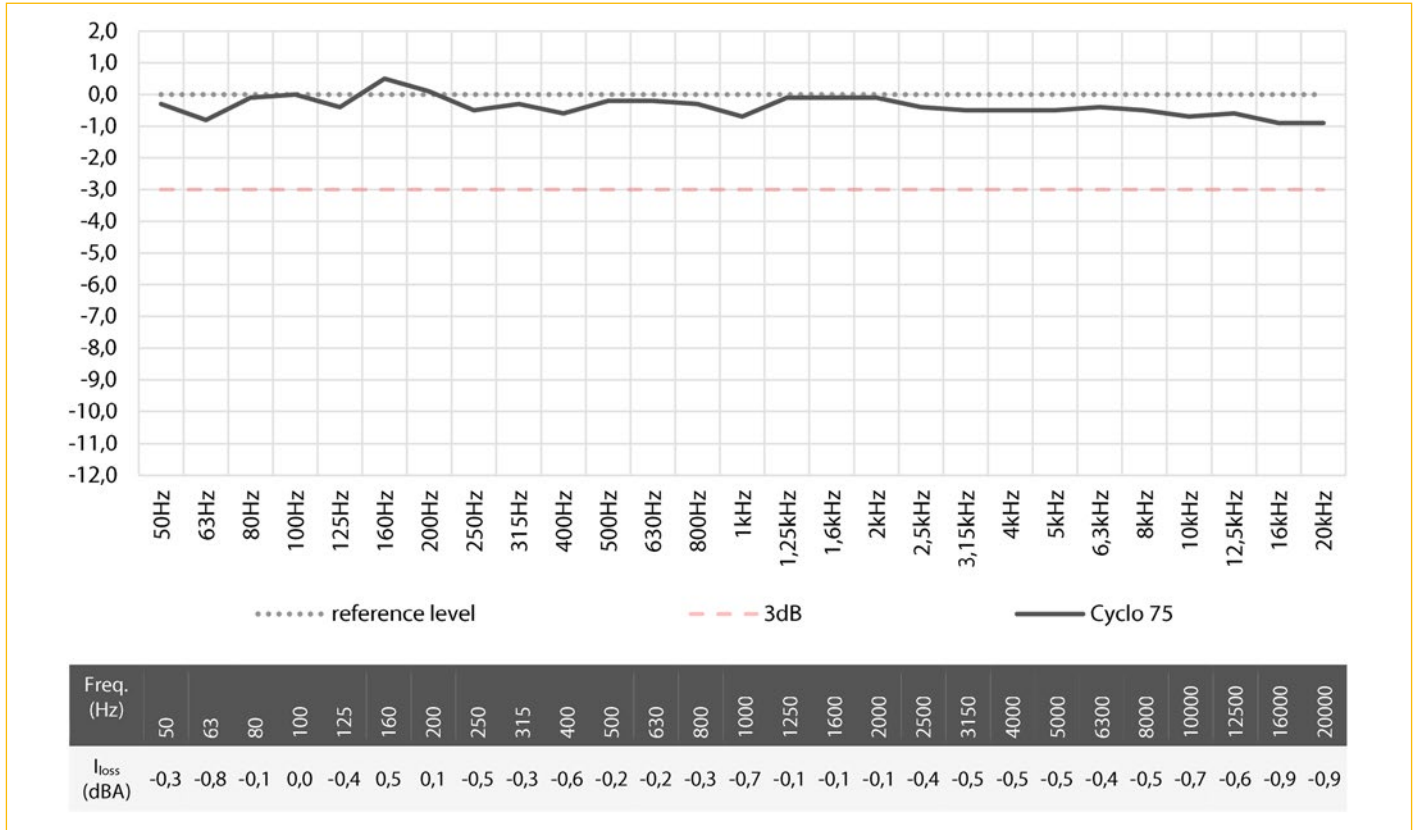

CYCLO 75

INSERTION LOSS