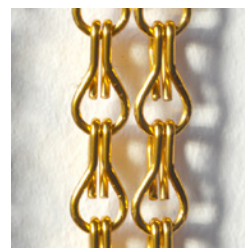

SPIRELLI

TECHNICAL DATA SHEET

June 2022

Anodised aluminum chain curtain. Great to separate spaces or to add an unexpected design element to your venue. The profile and chains are delivered separately and still need to be assembled.

» **ARTICLE CODE**

2760 0000 #

» **WIDTH**

on request

» **LENGTH**

on request

» **WEIGHT**

3000 g/m²

» **COMPOSITION**

100% ALU

» **FLAME RESISTANCE**

Hard to ignite • no certificate

» **AVAILABLE COLOURS**

0007

0025

0200

0300

0400

0902

0904

0908

1004