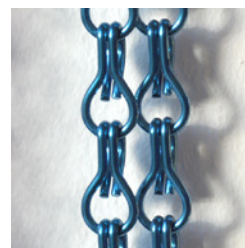

SPIRELLI

TECHNICAL DATA SHEET

June 2022

Anodised aluminum chain curtain. Great to separate spaces or to add an unexpected design element to your venue. The profile and chains are delivered separately and still need to be assembled.

» **COMPOSITION**

100% ALU

» **FLAME RESISTANCE**

Hard to ignite • no certificate

» **AVAILABLE COLOURS**

0007

0025

0200