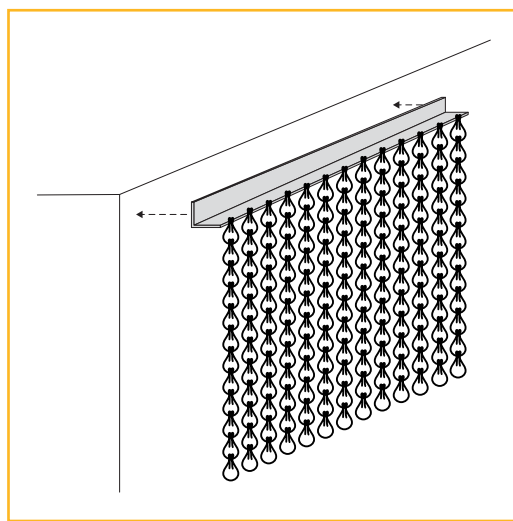

SPIRELLI

TECHNICAL DATA SHEET

June 2022

Anodised aluminum chain curtain. Great to separate spaces or to add an unexpected design element to your venue. The profile and chains are delivered separately and still need to be assembled.

June 2022

» HOW TO HANG

FIXED TO THE WALL

FIXED TO THE CEILING