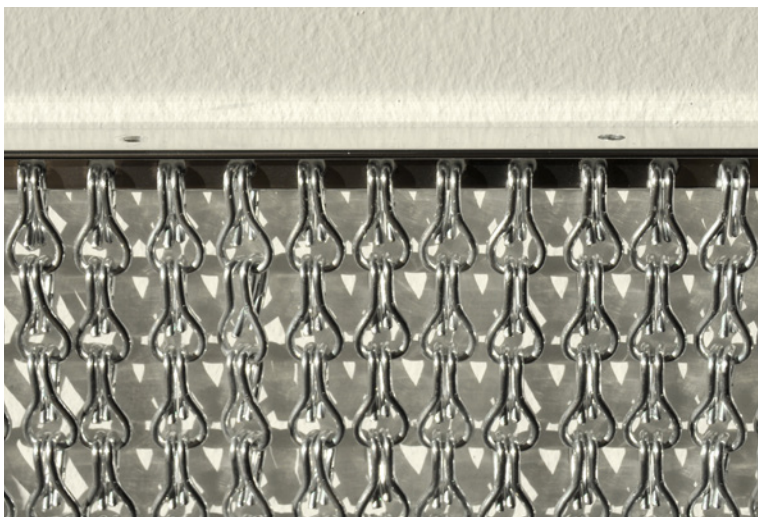

SPIRELLI

TECHNICAL DATA SHEET

June 2022

Anodised aluminum chain curtain. Great to separate spaces or to add an unexpected design element to your venue. The profile and chains are delivered separately and still need to be assembled.

June 2022

» HOW TO HANG

FIXED TO THE WALL

FIXED TO THE CEILING