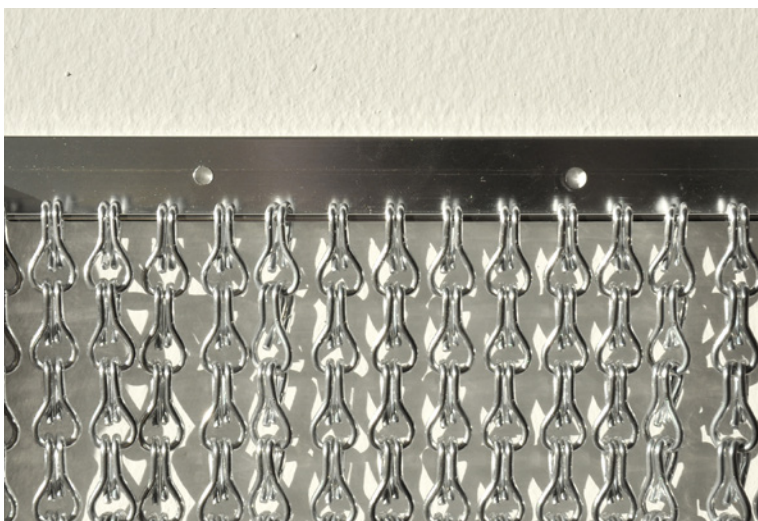

SPIRELLI

TECHNICAL DATA SHEET

June 2022

Anodised aluminum chain curtain. Great to separate spaces or to add an unexpected design element to your venue. The profile and chains are delivered separately and still need to be assembled.

June 2022

» HOW TO HANG

FIXED TO THE WALL

FIXED TO THE CEILING