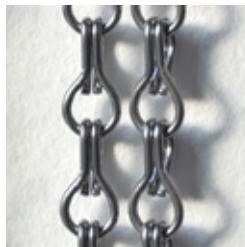

SPIRELLI

TECHNICAL DATA SHEET

February 2019

Anodised aluminum chain curtain. Great to separate spaces or to add an unexpected design element to your venue. The profile and chains are delivered separately and still need to be assembled.

» **COMPOSITION**

100% ALU

» **FLAME RESISTANCE**

Hard to ignite • no certificate

» **AVAILABLE COLOURS**

0007

0025

0200