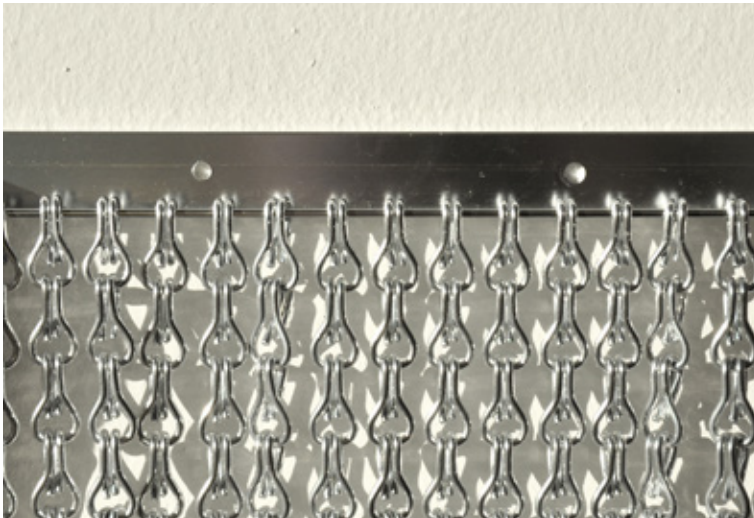

SPIRELLI

TECHNICAL DATA SHEET

February 2019

Anodised aluminum chain curtain. Great to separate spaces or to add an unexpected design element to your venue. The profile and chains are delivered separately and still need to be assembled.

FIXED TO THE WALL

FIXED TO THE CEILING