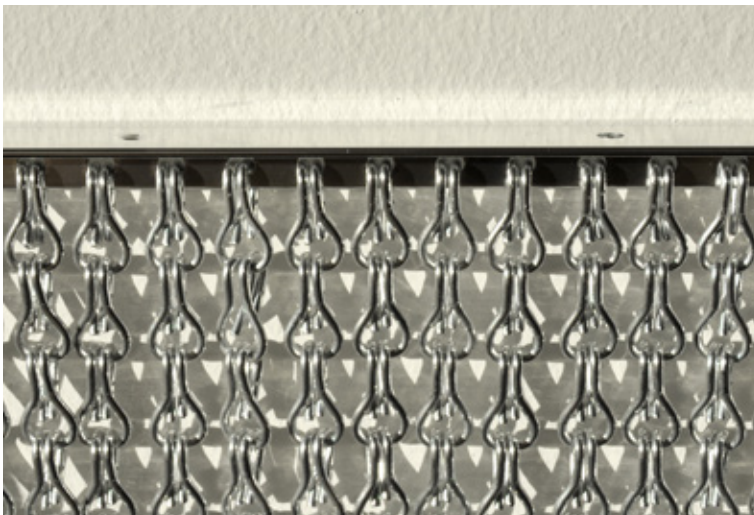

SPIRELLI

TECHNICAL DATA SHEET

February 2019

Anodised aluminum chain curtain. Great to separate spaces or to add an unexpected design element to your venue. The profile and chains are delivered separately and still need to be assembled.

FIXED TO THE WALL

FIXED TO THE CEILING