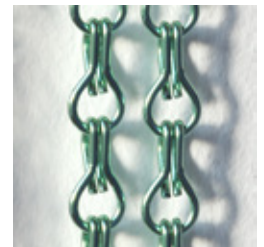

SPIRELLI

TECHNICAL DATA SHEET

February 2019

Anodised aluminum chain curtain. Great to separate spaces or to add an unexpected design element to your venue. The profile and chains are delivered separately and still need to be assembled.

» **ARTICLE CODE**

2760 0000 #

» **WIDTH**

on request

» **LENGTH**

on request

» **WEIGHT**

3000 g/m²

» **COMPOSITION**

100% ALU

» **FLAME RESISTANCE**

Hard to ignite • no certificate

» **AVAILABLE COLOURS**

0400