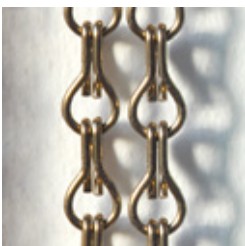

SPIRELLI

TECHNICAL DATA SHEET

February 2019

Anodised aluminum chain curtain. Great to separate spaces or to add an unexpected design element to your venue. The profile and chains are delivered separately and still need to be assembled.

» **ARTICLE CODE**

2760 0000 #

» **WIDTH**

on request

» **LENGTH**

on request

» **WEIGHT**

3000 g/m²

» **COMPOSITION**

100% ALU

» **FLAME RESISTANCE**

Hard to ignite • no certificate

» **AVAILABLE COLOURS**

0902