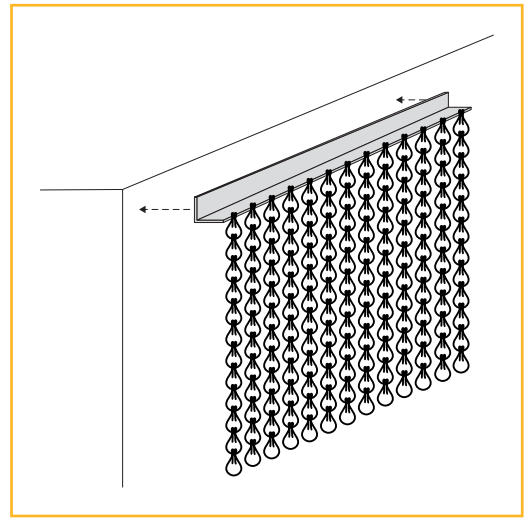

SPIRELLI

TECHNICAL DATA SHEET

February 2019

Anodised aluminum chain curtain. Great to separate spaces or to add an unexpected design element to your venue. The profile and chains are delivered separately and still need to be assembled.

0300

0400

0902

0904

0908

1004

SPIRELLI

» HOW TO HANG

FIXED TO THE WALL

FIXED TO THE CEILING