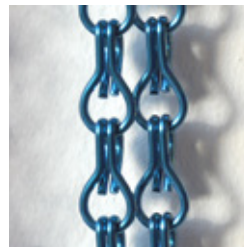

SPIRELLI

TECHNICAL DATA SHEET

February 2019

Anodised aluminum chain curtain. Great to separate spaces or to add an unexpected design element to your venue. The profile and chains are delivered separately and still need to be assembled.

» **ARTICLE CODE**

2760 0000 #

» **WIDTH**

on request

» **LENGTH**

on request

» **WEIGHT**

3000 g/m²

» **COMPOSITION**

100% ALU

» **FLAME RESISTANCE**

Hard to ignite • no certificate

» **AVAILABLE COLOURS**

0300