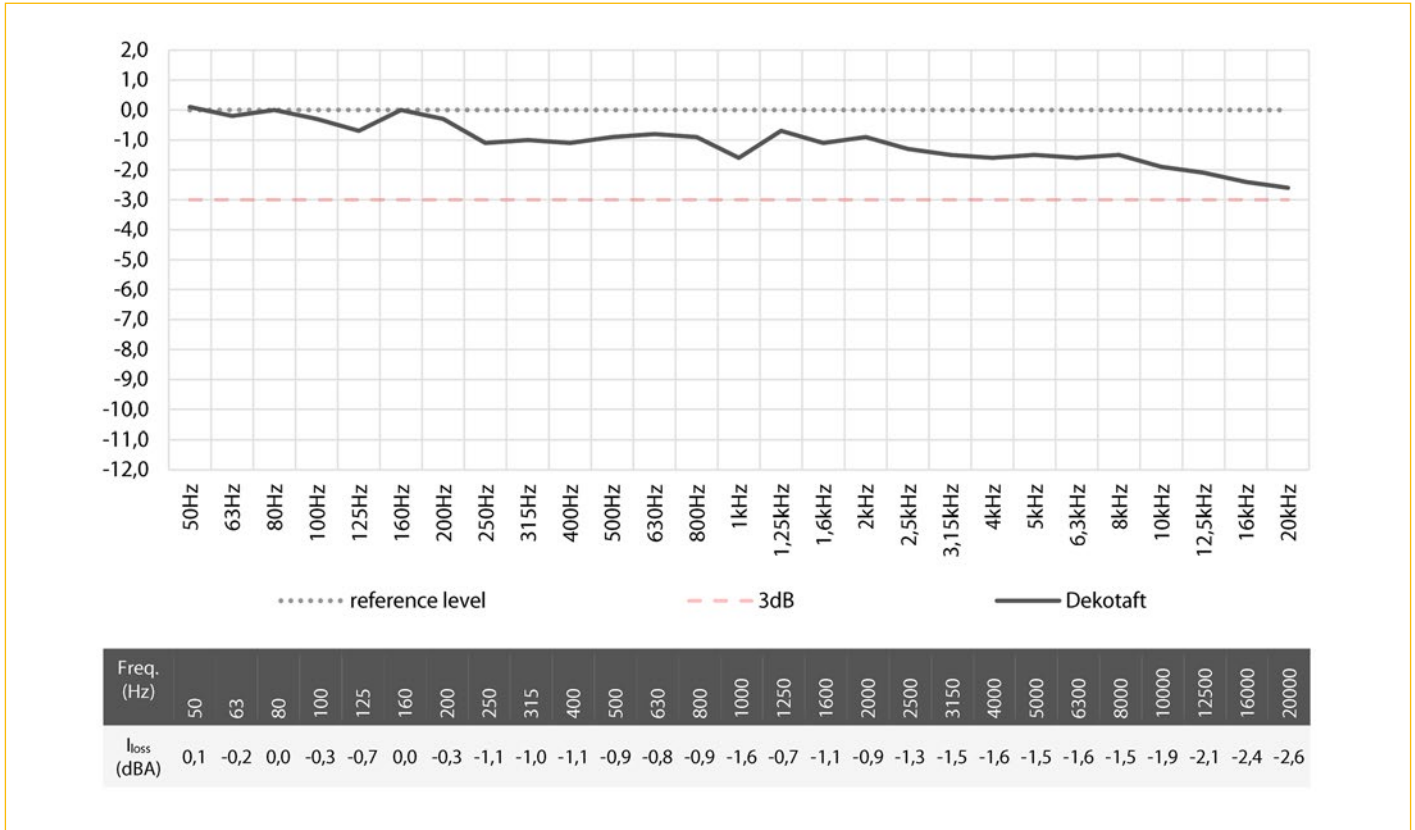

DEKOTAFT

Ecological and extra wide semi-shiny taffeta. Drapes beautifully. Also used as lining. Oekotex 100 certified (Class 4)

SPECIFICATIONS

Item	Width	Length	Weight	Composition
2675	150 cm	± 100 m	70 g/m ²	100% PES
	300 cm	± 60 m		

FR standard		
AS 1530.2	DIN 4102 / B1	NFPA 701 / pass
AS 1530.3	EN 13773 / class 1	
BS 5867 PART 2B / pass	NF P 92-507 / M1	

Care instructions	Colour fastness to light	Tear strength
	ISO 105-B02-1999+Am 2002 note 4	ISO 13937-3: 2000 Warp: 12 N Weft: 27 N

Tensile strength
ISO 13934-1: 1999 Warp: 370 N Weft: 540 N

DEKOTAFT

INSERTION LOSS

DEKOTAFT

AVAILABLE COLOURS

150 cm wide is only available in white (0003) & black (0007).