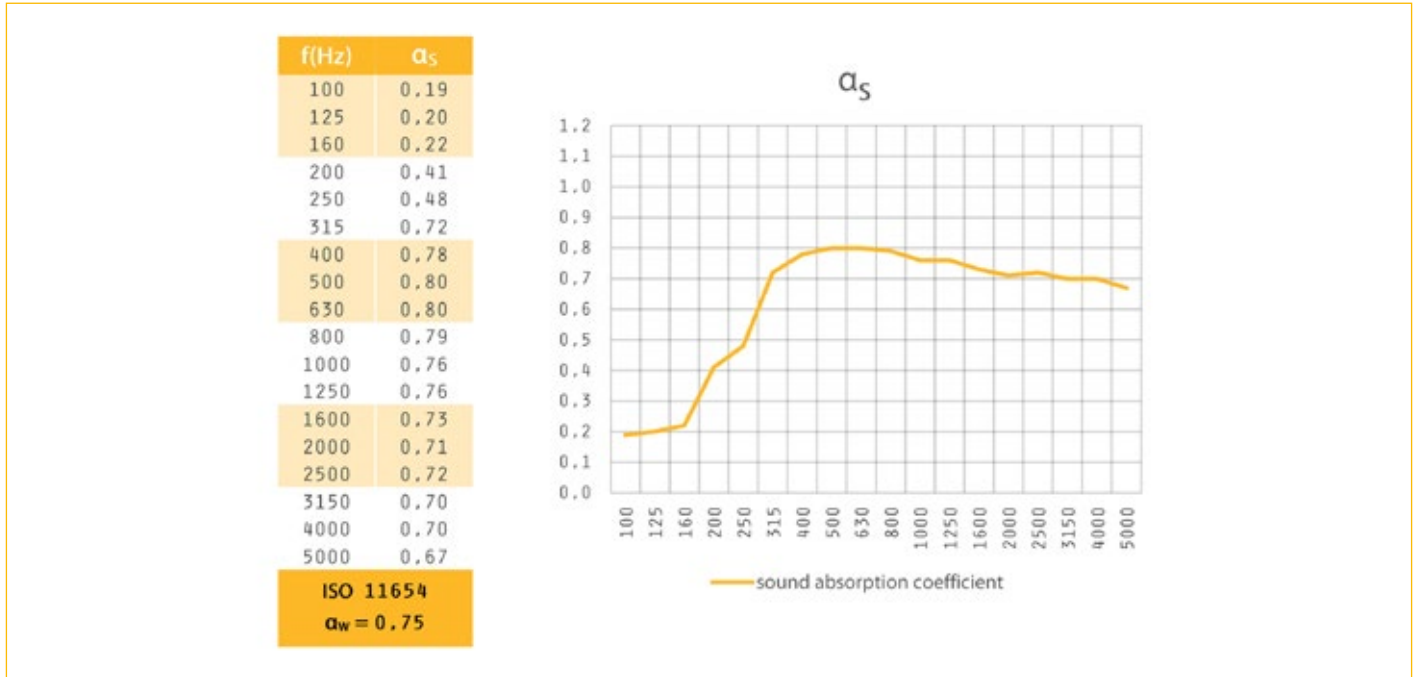

CALMUC

SOUND ABSORPTION

100% pleat • 15 cm from the wall

AVAILABLE COLOURS