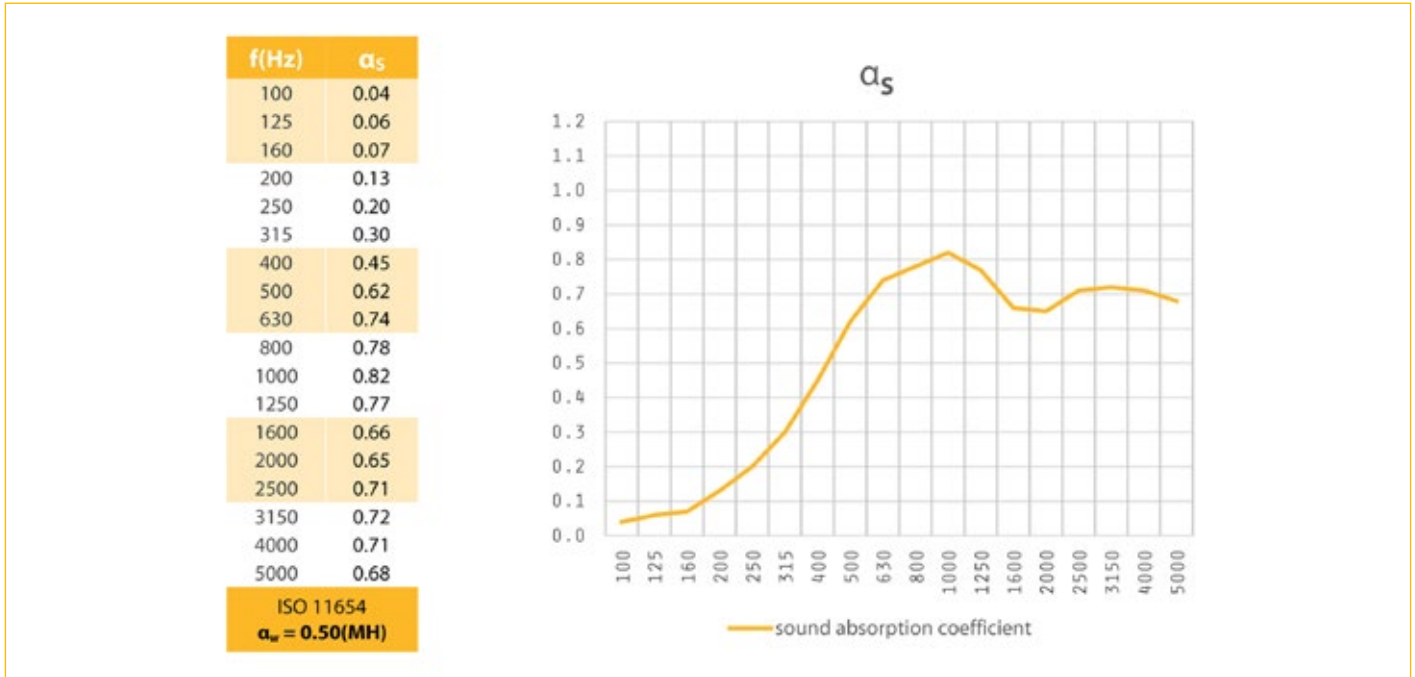

MOLTON

Extra wide and budget-friendly stage masking fabric. Raised on both sides.

SPECIFICATIONS

Item	Width	Length	Weight	Composition
1400	200 cm	± 60 m	300 g/m ²	100% CO
	300 cm			

FR standard

BS 5867 PART 2B / pass DIN 4102 / B1	GB 8624 / B1 NF P 92-507 / M1
---	----------------------------------

300 cm wide Molton black (0007) is also EN 13773 / class 1 certified.

Care instructions

Colour fastness to rubbing (dry)

NF EN ISO 105-X12 : 2016
Warp: 2-3 · Weft: 2-3

MOLTON

SOUND ABSORPTION

flat • 10 cm from the wall

SOUND ABSORPTION

100% pleat • 10 cm from the wall

MOLTON

AVAILABLE COLOURS

200 cm wide is only available in black (0007).