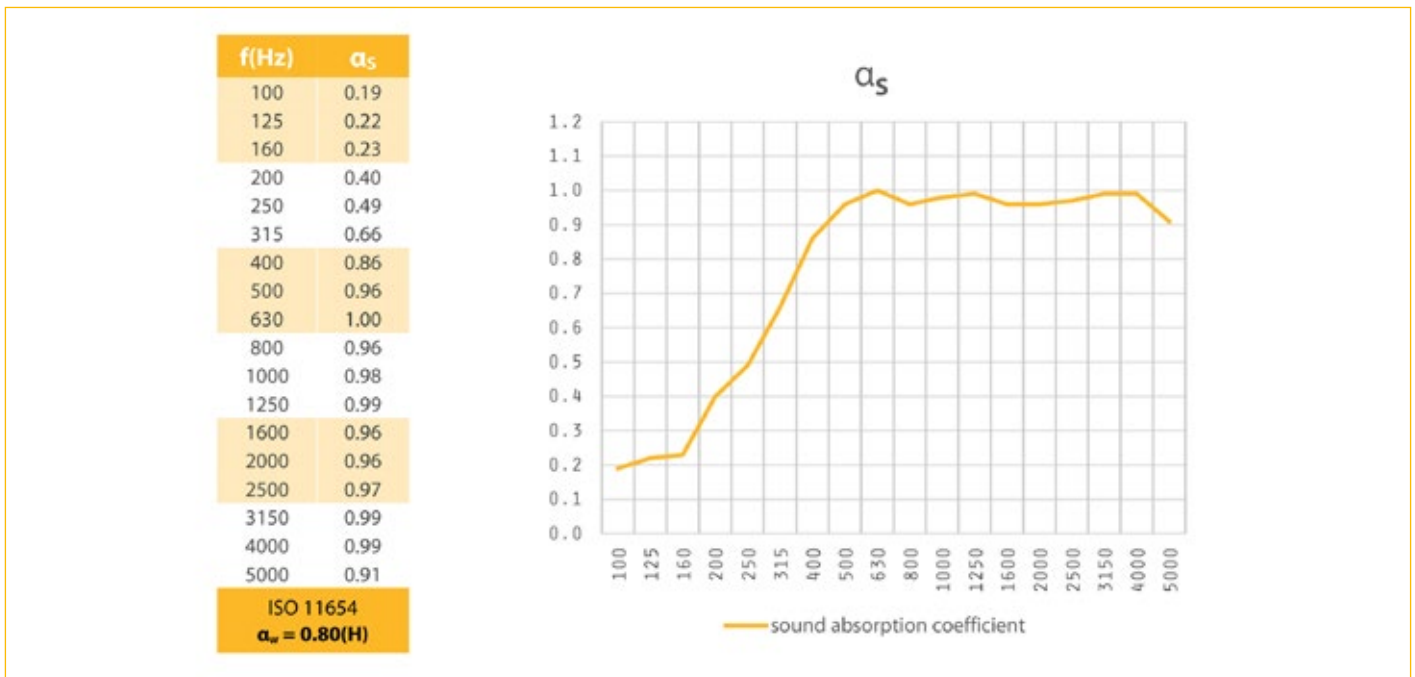

SOUND ABSORPTION

100% pleat • 10 cm from the wall