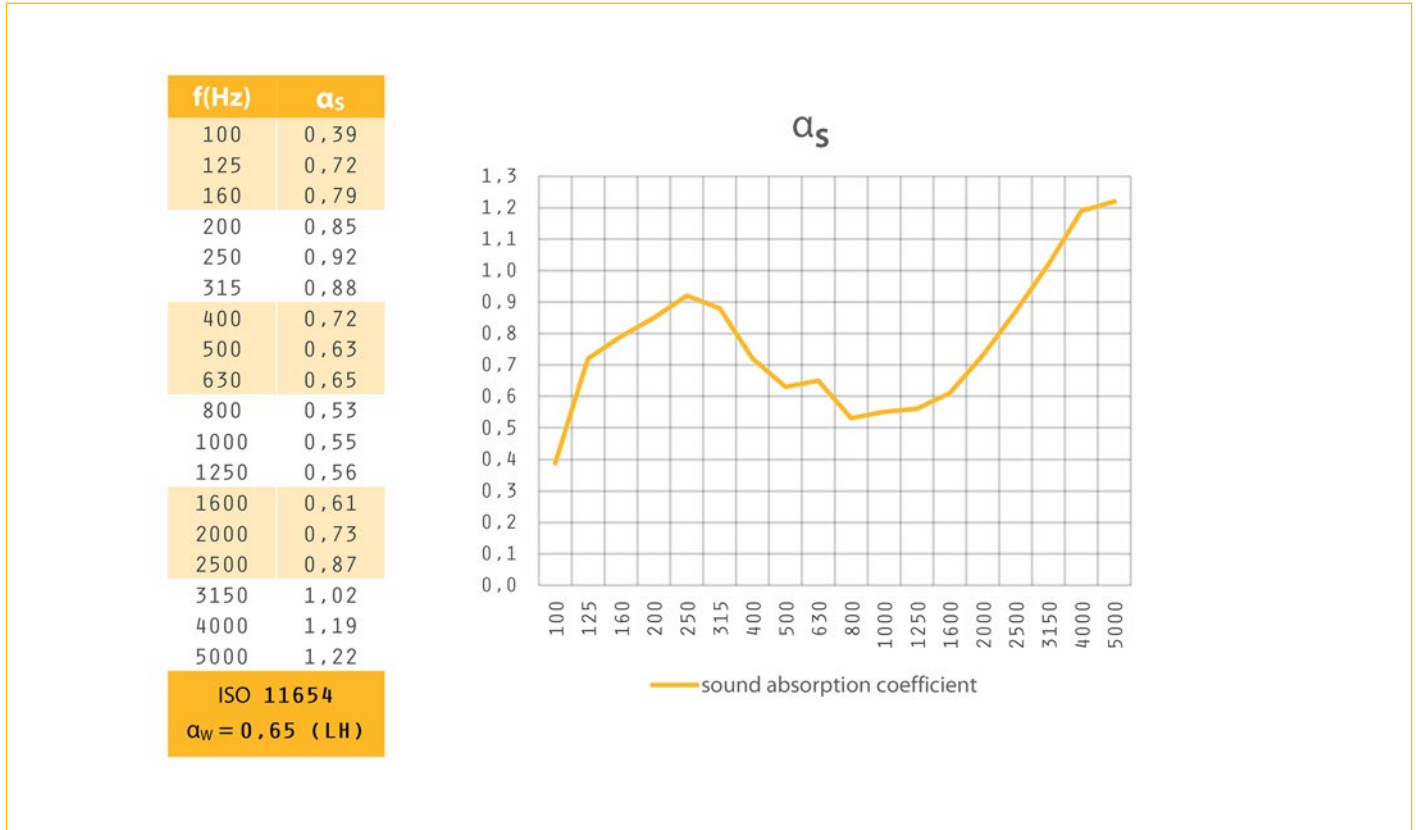

INFLATABLE WOOL

SOUND ABSORPTION

Sample placed directly on the floor.

AVAILABLE COLOURS

0001

0007