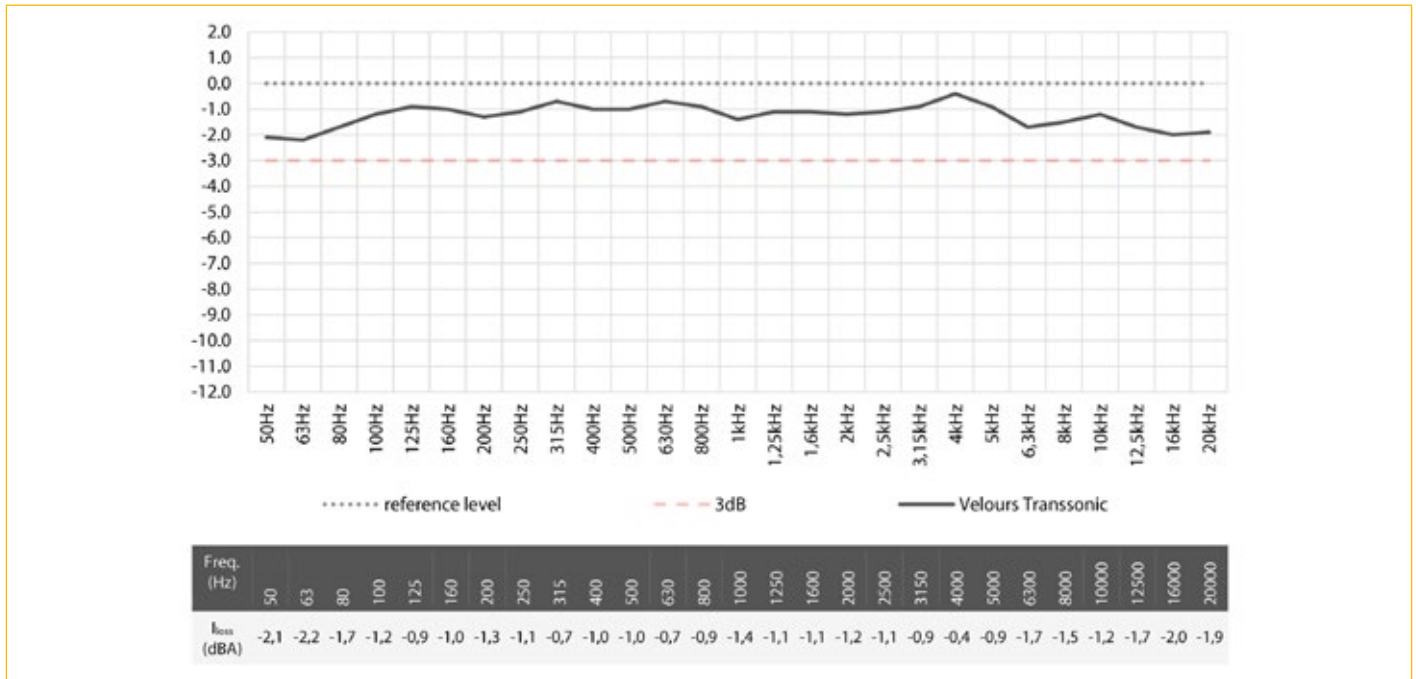

VELOURS TRANSSONIC CS

INSERTION LOSS