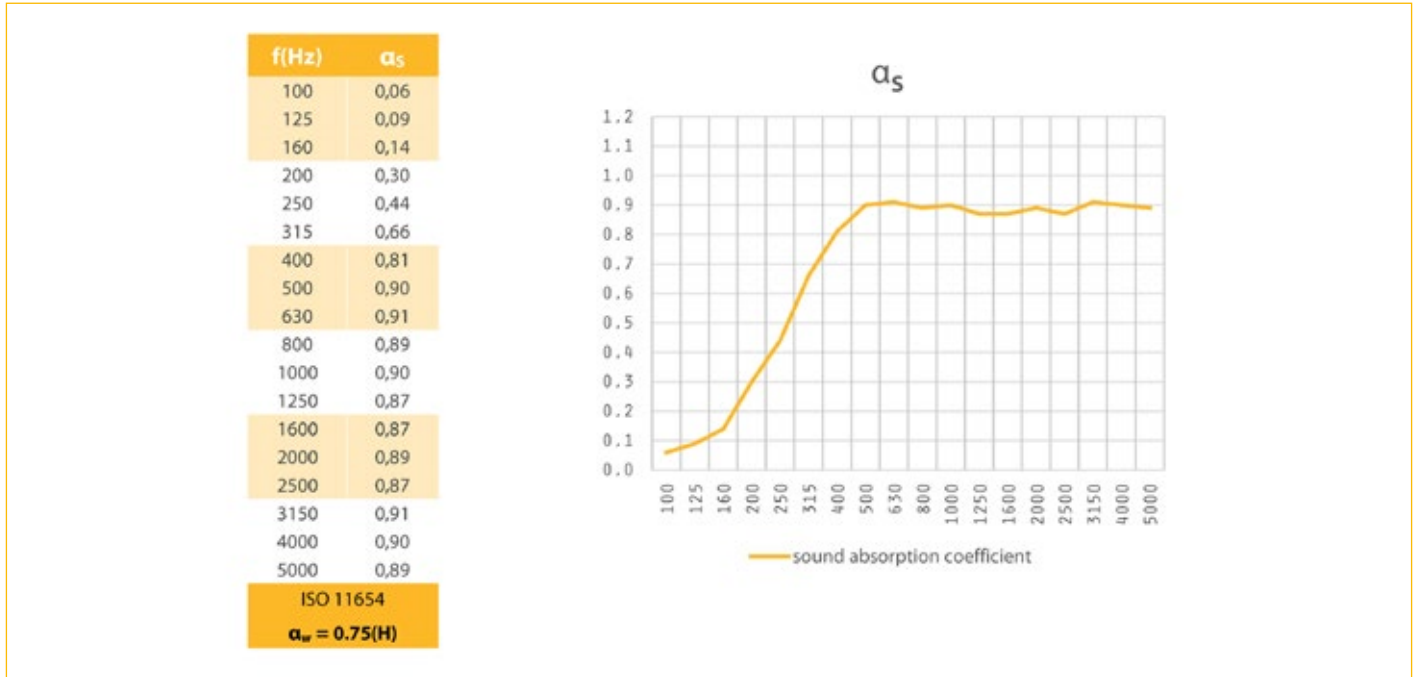

VELOURS ZEUS CS

Extra-heavyweight synthetic stage velvet. Permanently flame retardant. Oekotex 100 certified (Class 4)

SPECIFICATIONS

Item	Width	Length	Weight	Composition
1211	140 cm	± 25 m	620 g/m ²	70% TCS + 30% PES FR

FR standard		
BS 5867 PART 2B / pass DIN 4102 / B1	EN 13773 / class 1 NF P 92-507 / M1	NFPA 701 / pass

Care instructions 	Abrasion resistance ISO 12947 100 000 cycles	Colour fastness to light ISO105-B02-2014 note 4-6
Pilling resistance ISO 12945-2 note 5	Tear strength ISO 13937-3: 2000 Warp: 35 N - Weft: 54 N	Tensile strength ISO13934-1: 1999 Warp: 1300 N - Weft 1100 N

VELOURS ZEUS CS

SOUND ABSORPTION

100% pleat • 15 cm from the wall

VELOURS ZEUS CS

AVAILABLE COLOURS

All colours but black (0007) & red (0201): min. 2 rolls.