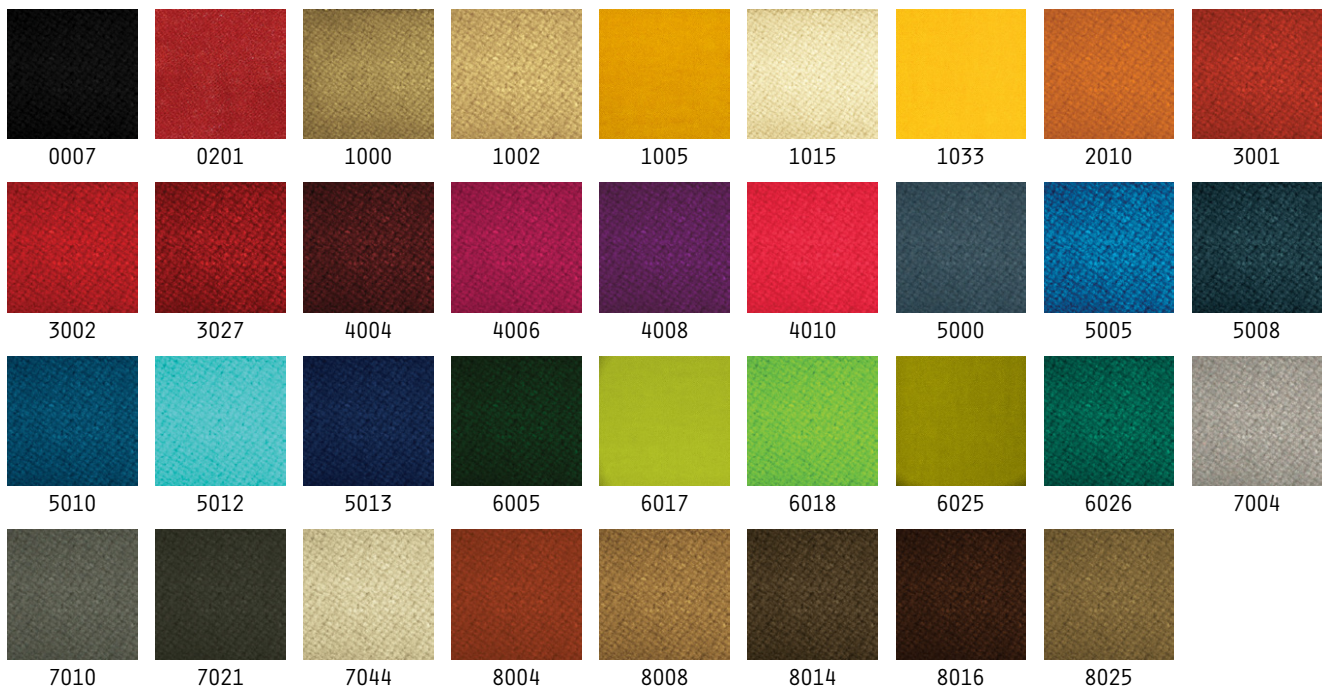

### TECHNICAL DATA SHEET

May 2018

Extra-heavyweight synthetic stage velvet. Permanently Flame Retardant. All colours but black (0007) and theatre red (0201): min. 200 running meter.

» <b>ARTICLE CODE</b> 1211 0140 #	» <b>WIDTH</b> 140 cm	» <b>LENGTH</b> ± 30 m	» <b>WEIGHT</b> 620 g/m <sup>2</sup>
--------------------------------------	--------------------------	---------------------------	---

#### » AVAILABLE COLOURS